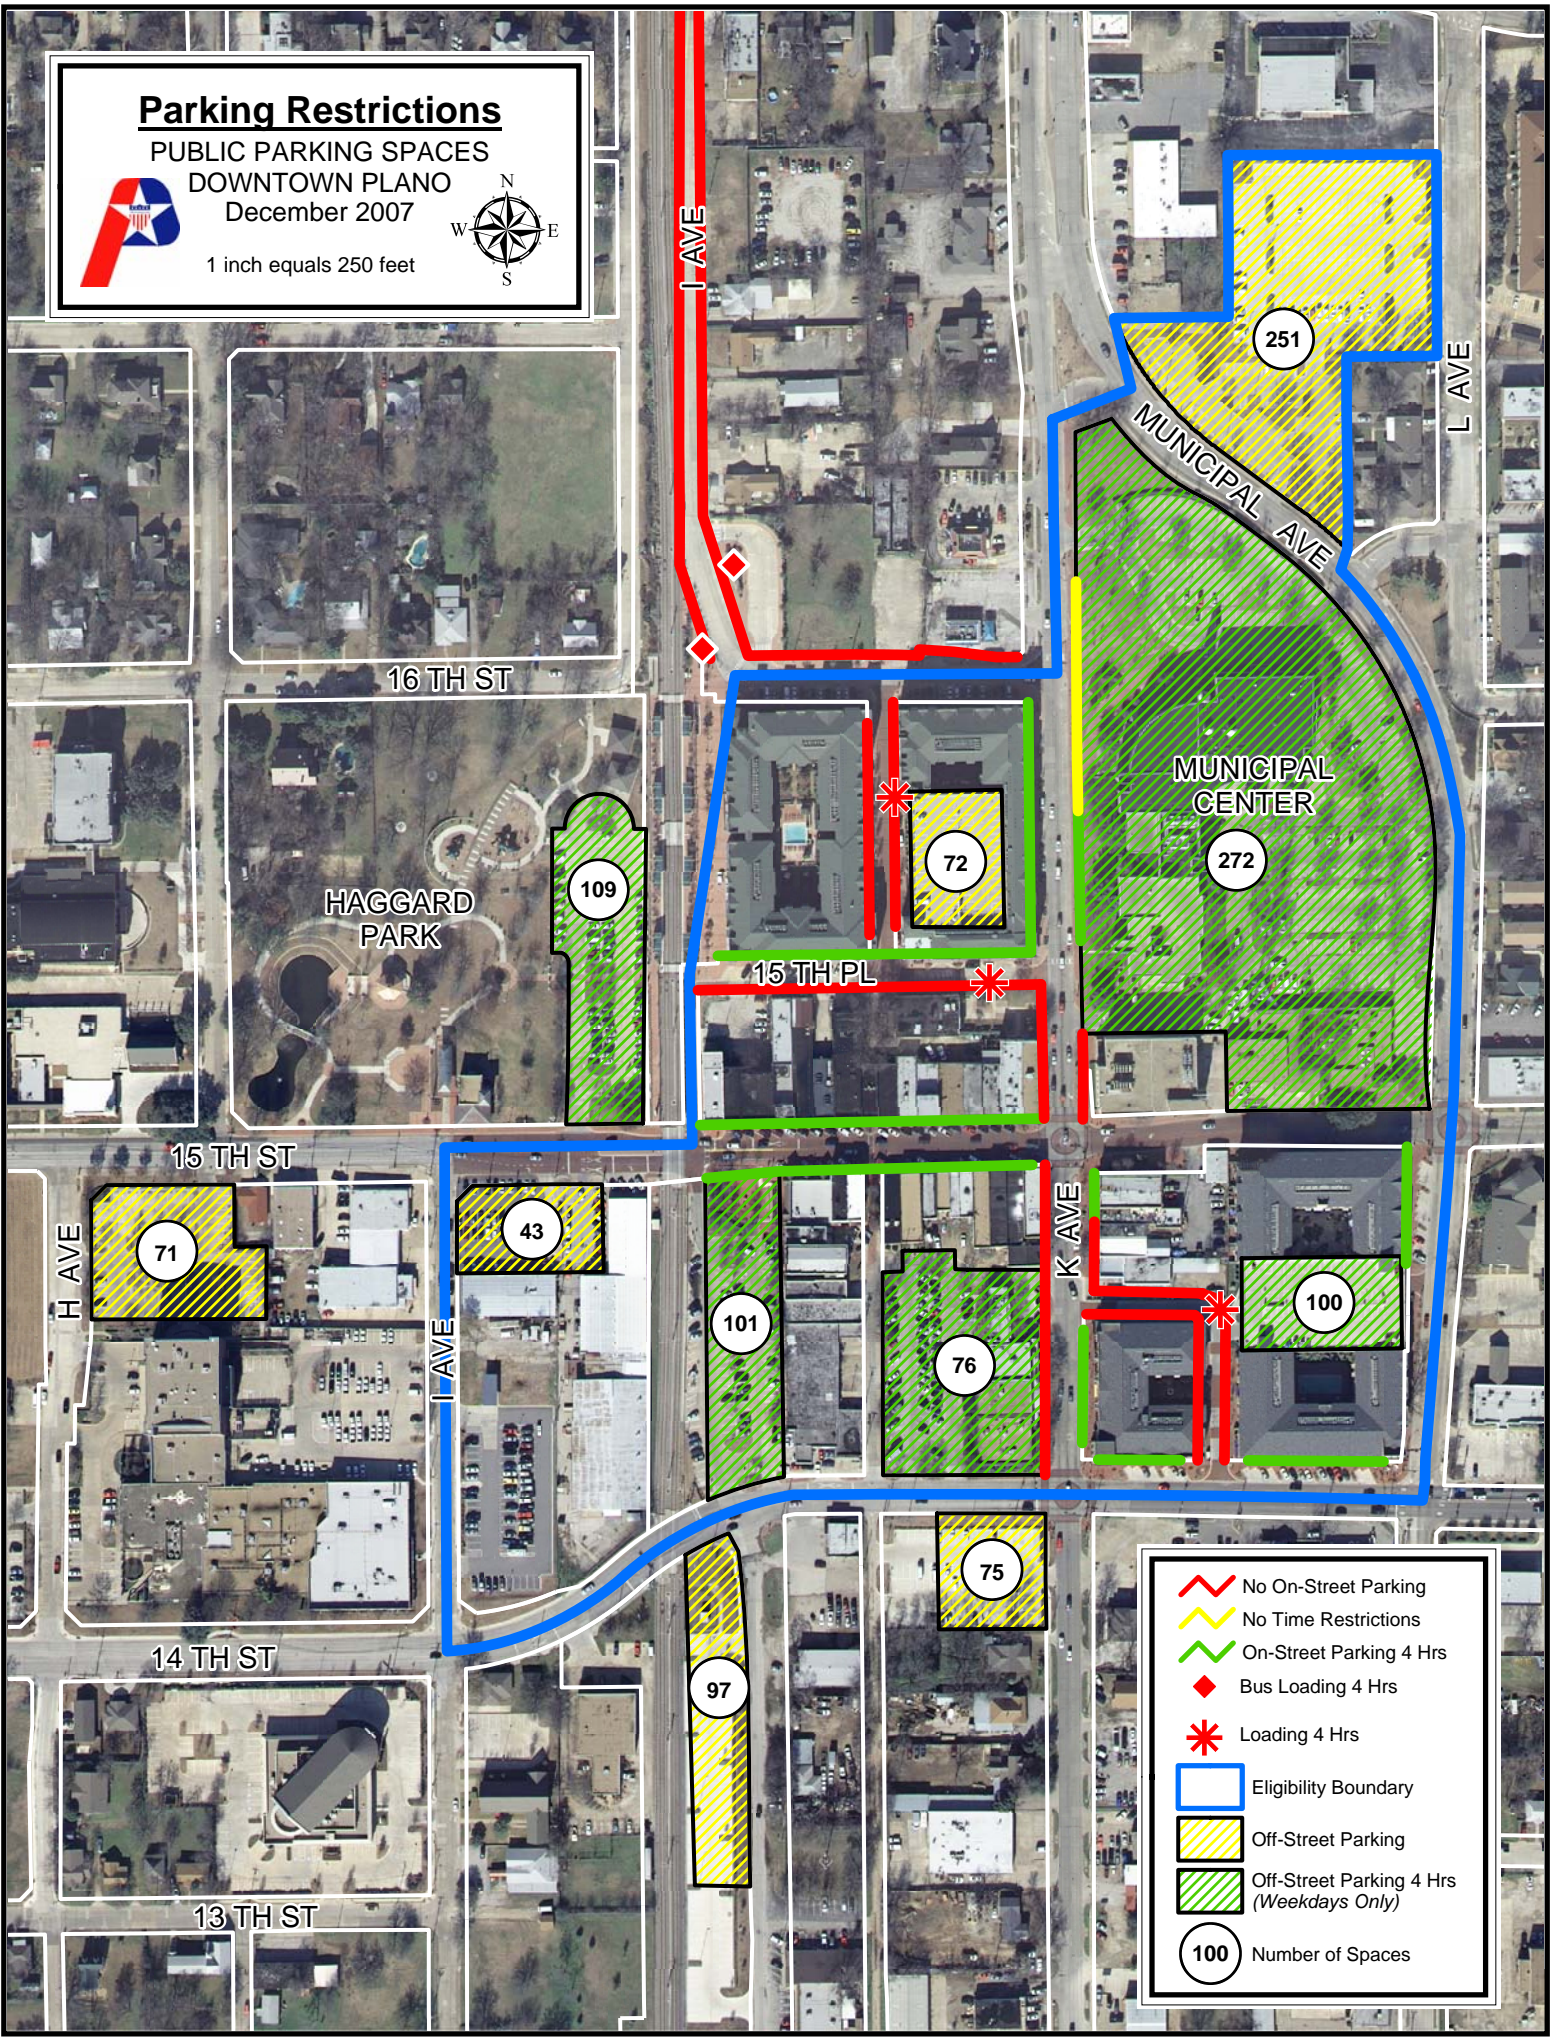

**MULTI-CITY SWMBE SEMINAR
“HOW TO DO BUSINESS?”
HOSTED BY
THE CITY OF PLANO**

WHEN:

Tuesday, January 31, 2012
10:00 a.m. – 12:00 Noon

WHERE:

City of Plano – Council Chambers
1520 Avenue K
Plano, TX 75074

REGISTRATION:

Email company information and number of attendees to:

sharronm@plano.gov

*(City of Plano Municipal Center located 1 Block East of Dart Rail Station in downtown Plano.)
(Additional parking at City of Plano Municipal Center Yellow Grid Section 251 on Municipal Avenue)*

Parking Restrictions

PUBLIC PARKING SPACES
DOWNTOWN PLANO
December 2007

1 inch equals 250 feet

	No On-Street Parking
	No Time Restrictions
	On-Street Parking 4 Hrs
	Bus Loading 4 Hrs
	Loading 4 Hrs
	Eligibility Boundary
	Off-Street Parking
	Off-Street Parking 4 Hrs (Weekdays Only)
	Number of Spaces