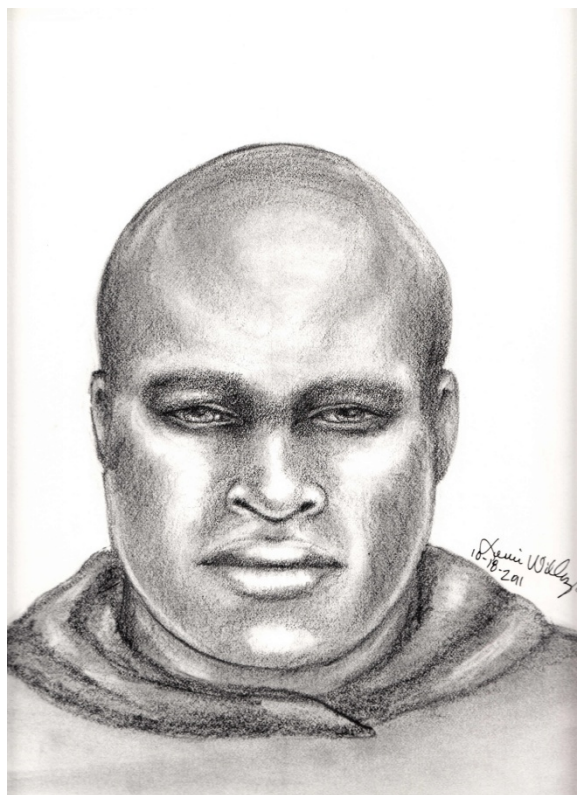

SEXUAL ASSAULT - UPDATE

The Plano Police Department has released a composite drawing of the suspect in the series of sexual assaults that occurred in Coppell, Shady Shores, and Plano, TX.

If you have any information regarding these offenses or the location of the individual in the surveillance video, please call the Plano Police Department Tip Line at 972-941-2148 or the Crime Stoppers Tip Line at 877-373-8477.

This investigation is currently on-going.