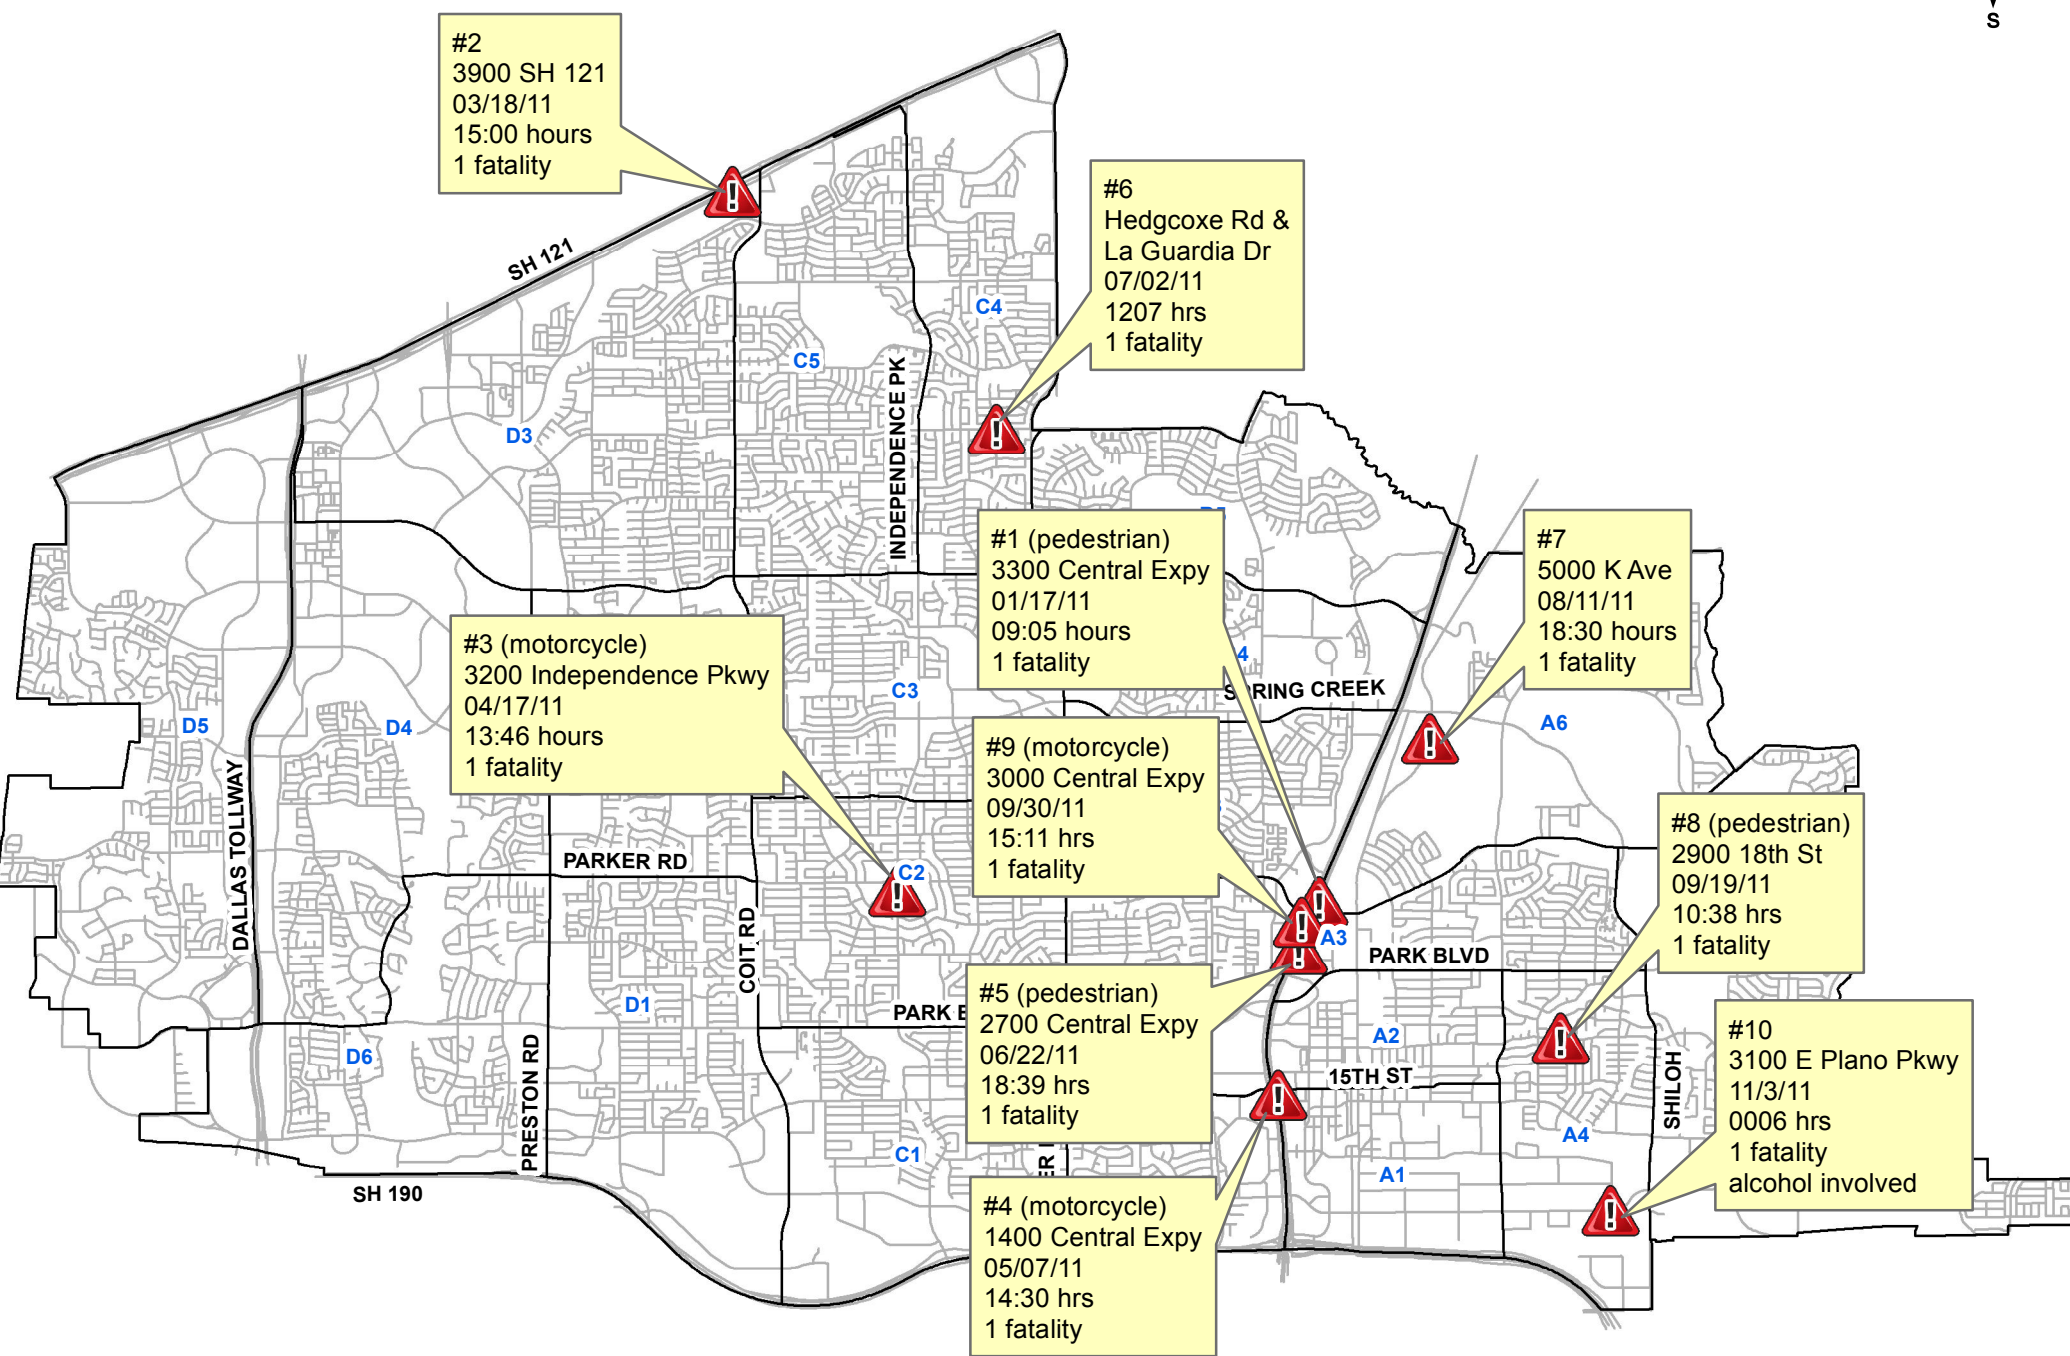

Traffic Fatality Crash Locations January-December 2011

#2
3900 SH 121
03/18/11
15:00 hours
1 fatality

#6
Hedcoxe Rd &
La Guardia Dr
07/02/11
1207 hrs
1 fatality

#1 (pedestrian)
3300 Central Expy
01/17/11
09:05 hours
1 fatality

#7
5000 K Ave
08/11/11
18:30 hours
1 fatality

#3 (motorcycle)
3200 Independence Pkwy
04/17/11
13:46 hours
1 fatality

#9 (motorcycle)
3000 Central Expy
09/30/11
15:11 hrs
1 fatality

#8 (pedestrian)
2900 18th St
09/19/11
10:38 hrs
1 fatality

#5 (pedestrian)
2700 Central Expy
06/22/11
18:39 hrs
1 fatality

#10
3100 E Plano Pkwy
11/3/11
0006 hrs
1 fatality
alcohol involved

#4 (motorcycle)
1400 Central Expy
05/07/11
14:30 hrs
1 fatality