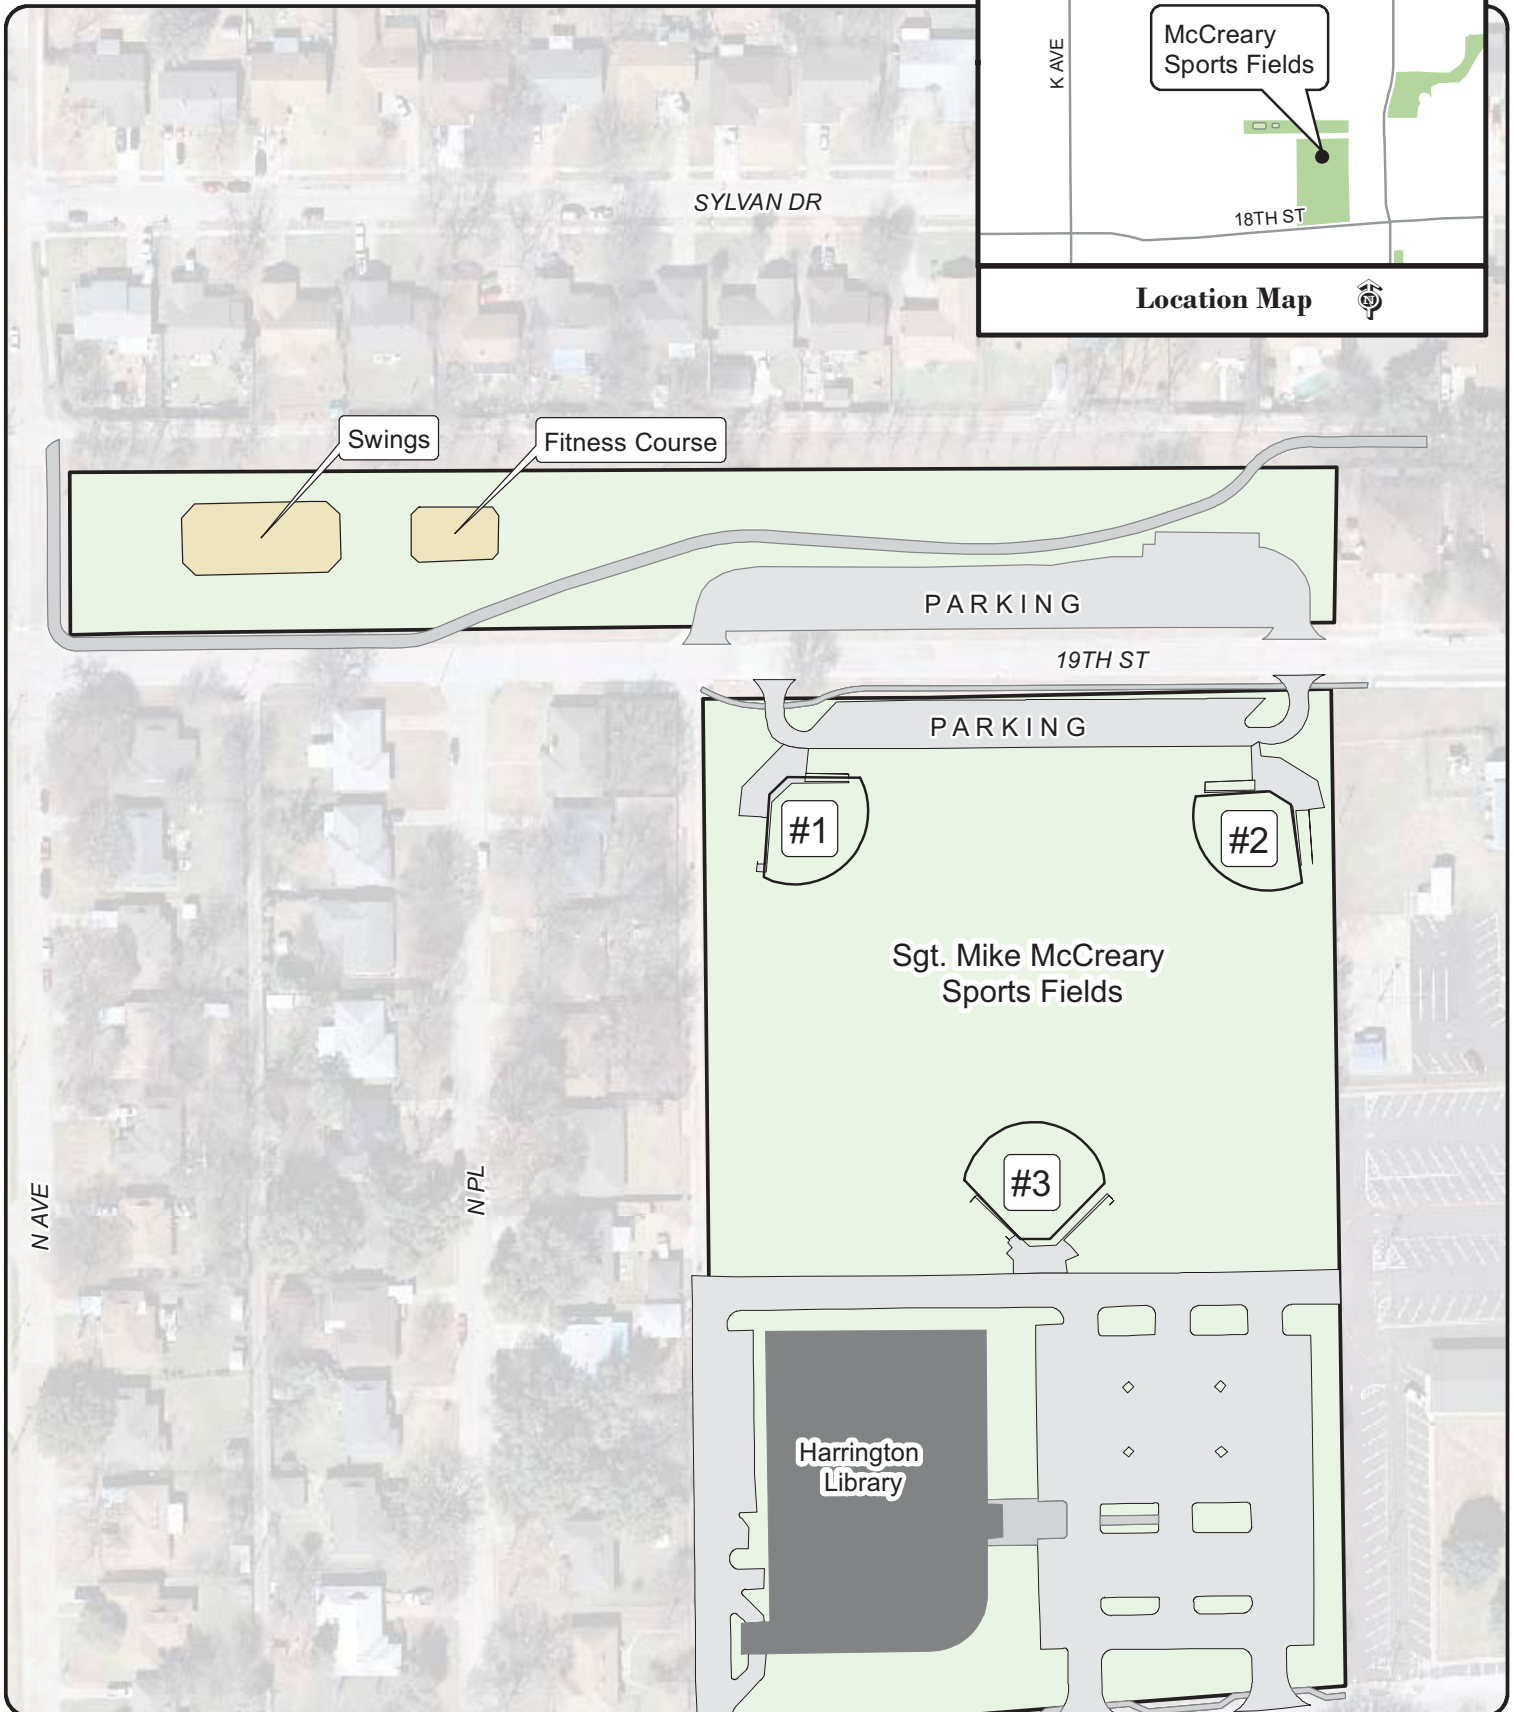

Plano - Spring Sports 2012
McCreary Sports Fields
 1601 19th St

Note: This map is for abstract purposes only. Map is void after May 1, 2012.

*Field use by schedule or reservation only.

PLEASE...do not park on streets and respect neighborhood integrity.