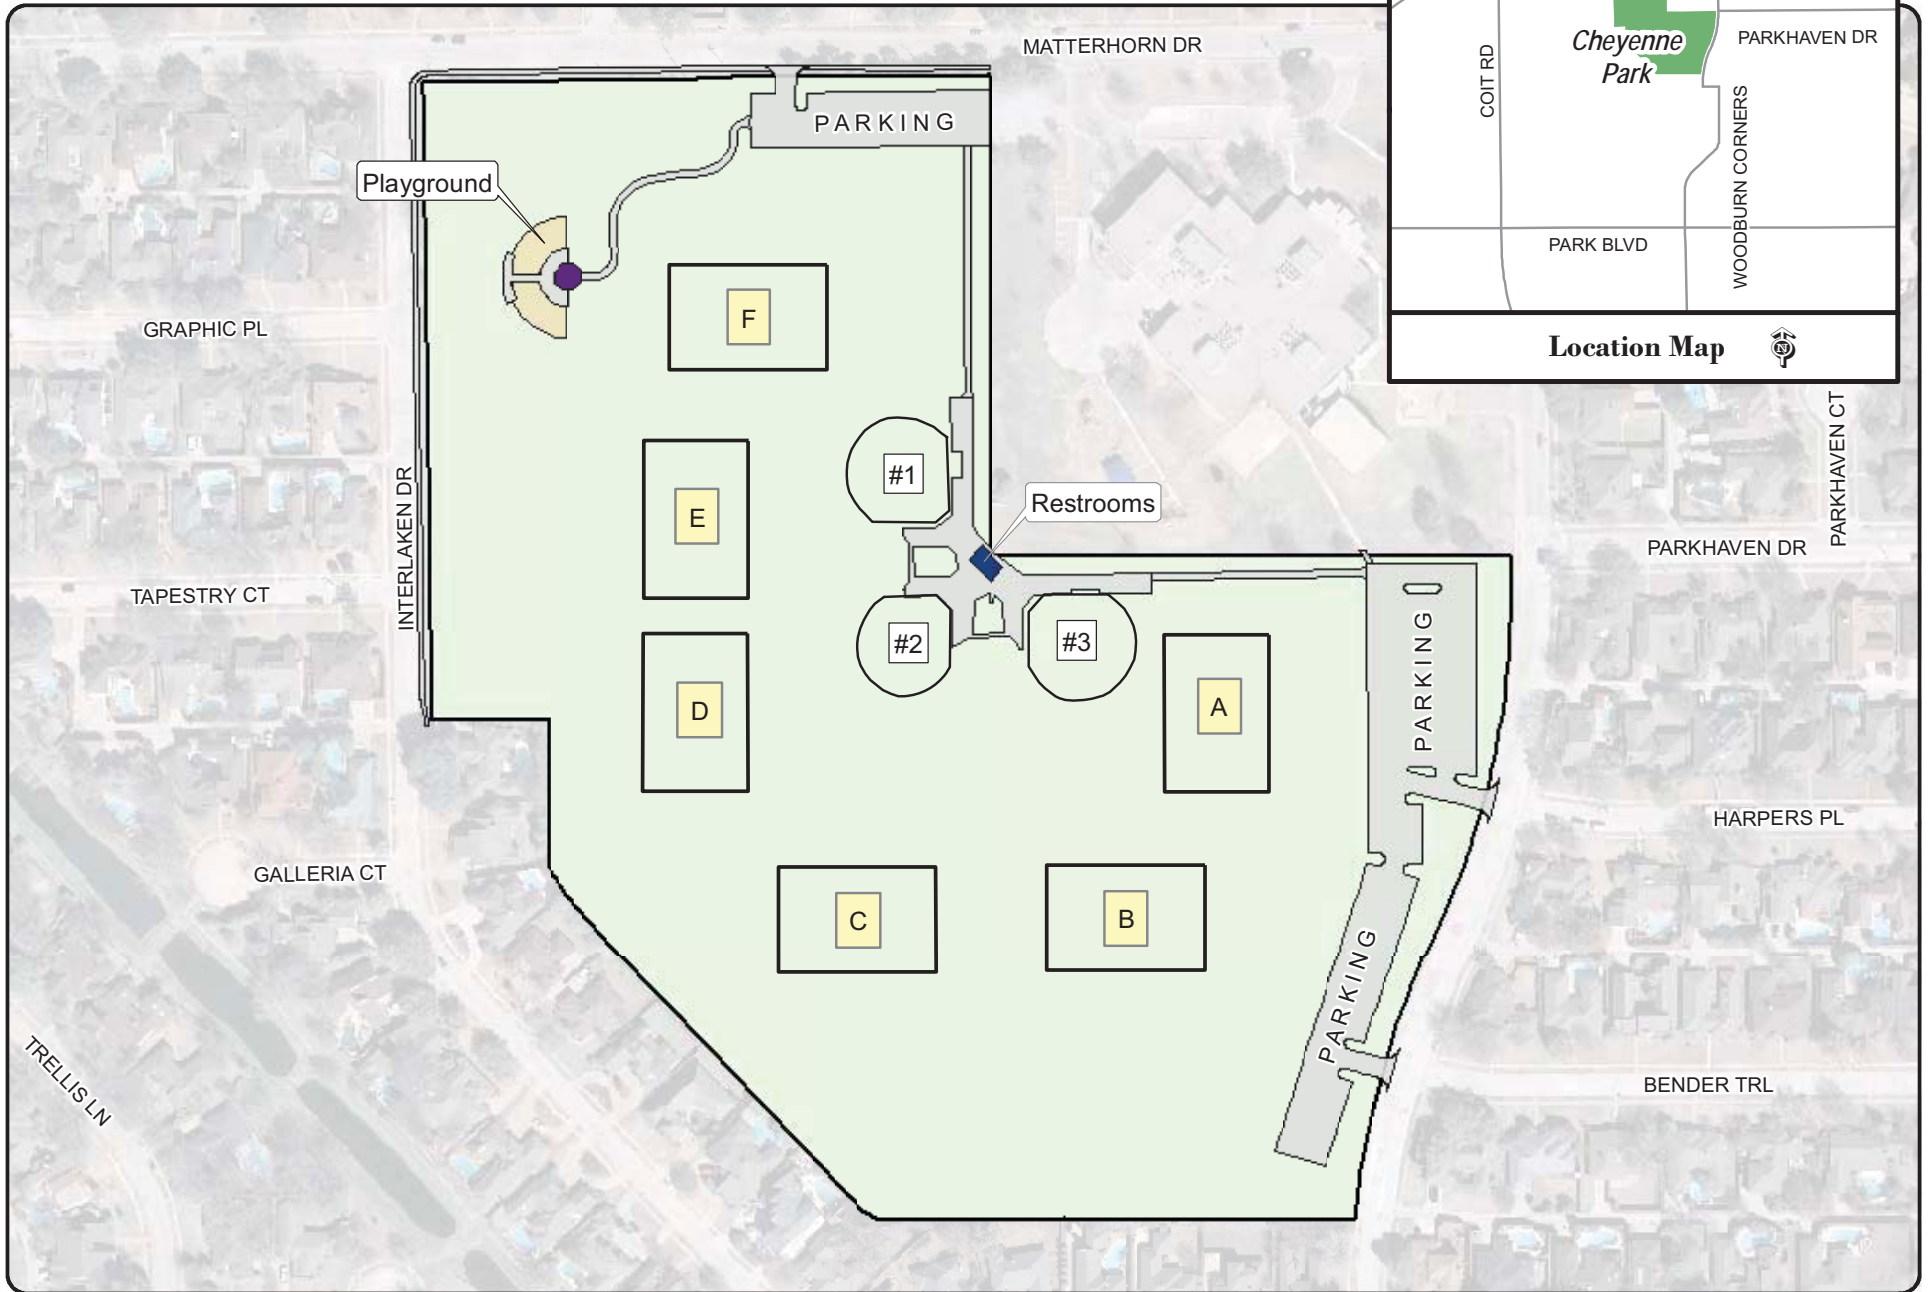

Plano - Spring Sports 2012  
**Cheyenne Park**  
 2501 Mission Ridge Road

Note: This map is for abstract purposes only. Map is void after May 1, 2012.

\*Field use by schedule or reservation only.

PLEASE...do not park on streets and respect neighborhood integrity.