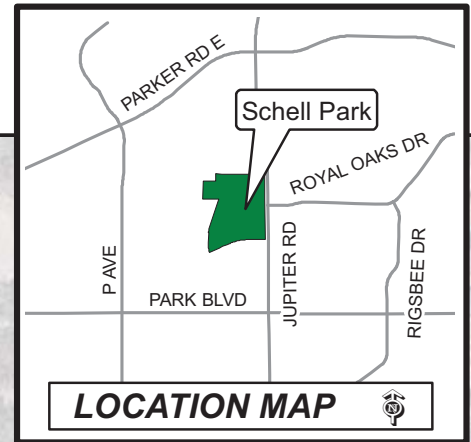

Plano - Spring Sports 2012
Schell Park
 2305 Laurel Lane

Note: This map is for abstract purposes only. Map is void after May 1, 2012.

*Field use by schedule or reservation only.

PLEASE...do not park on streets and respect neighborhood integrity.