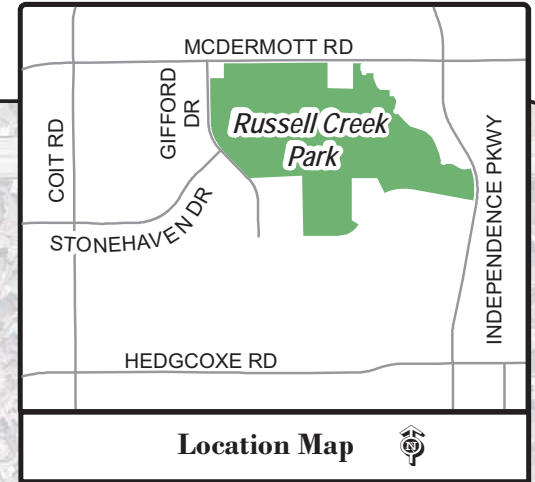

Plano - Spring Sports 2012  
**Russell Creek Park**  
 3500 McDermott Road

Note: This map is for abstract purposes only. Map is void after June 1, 2012.

\*Field use by schedule or reservation only.

PLEASE...do not park on streets and respect neighborhood integrity.