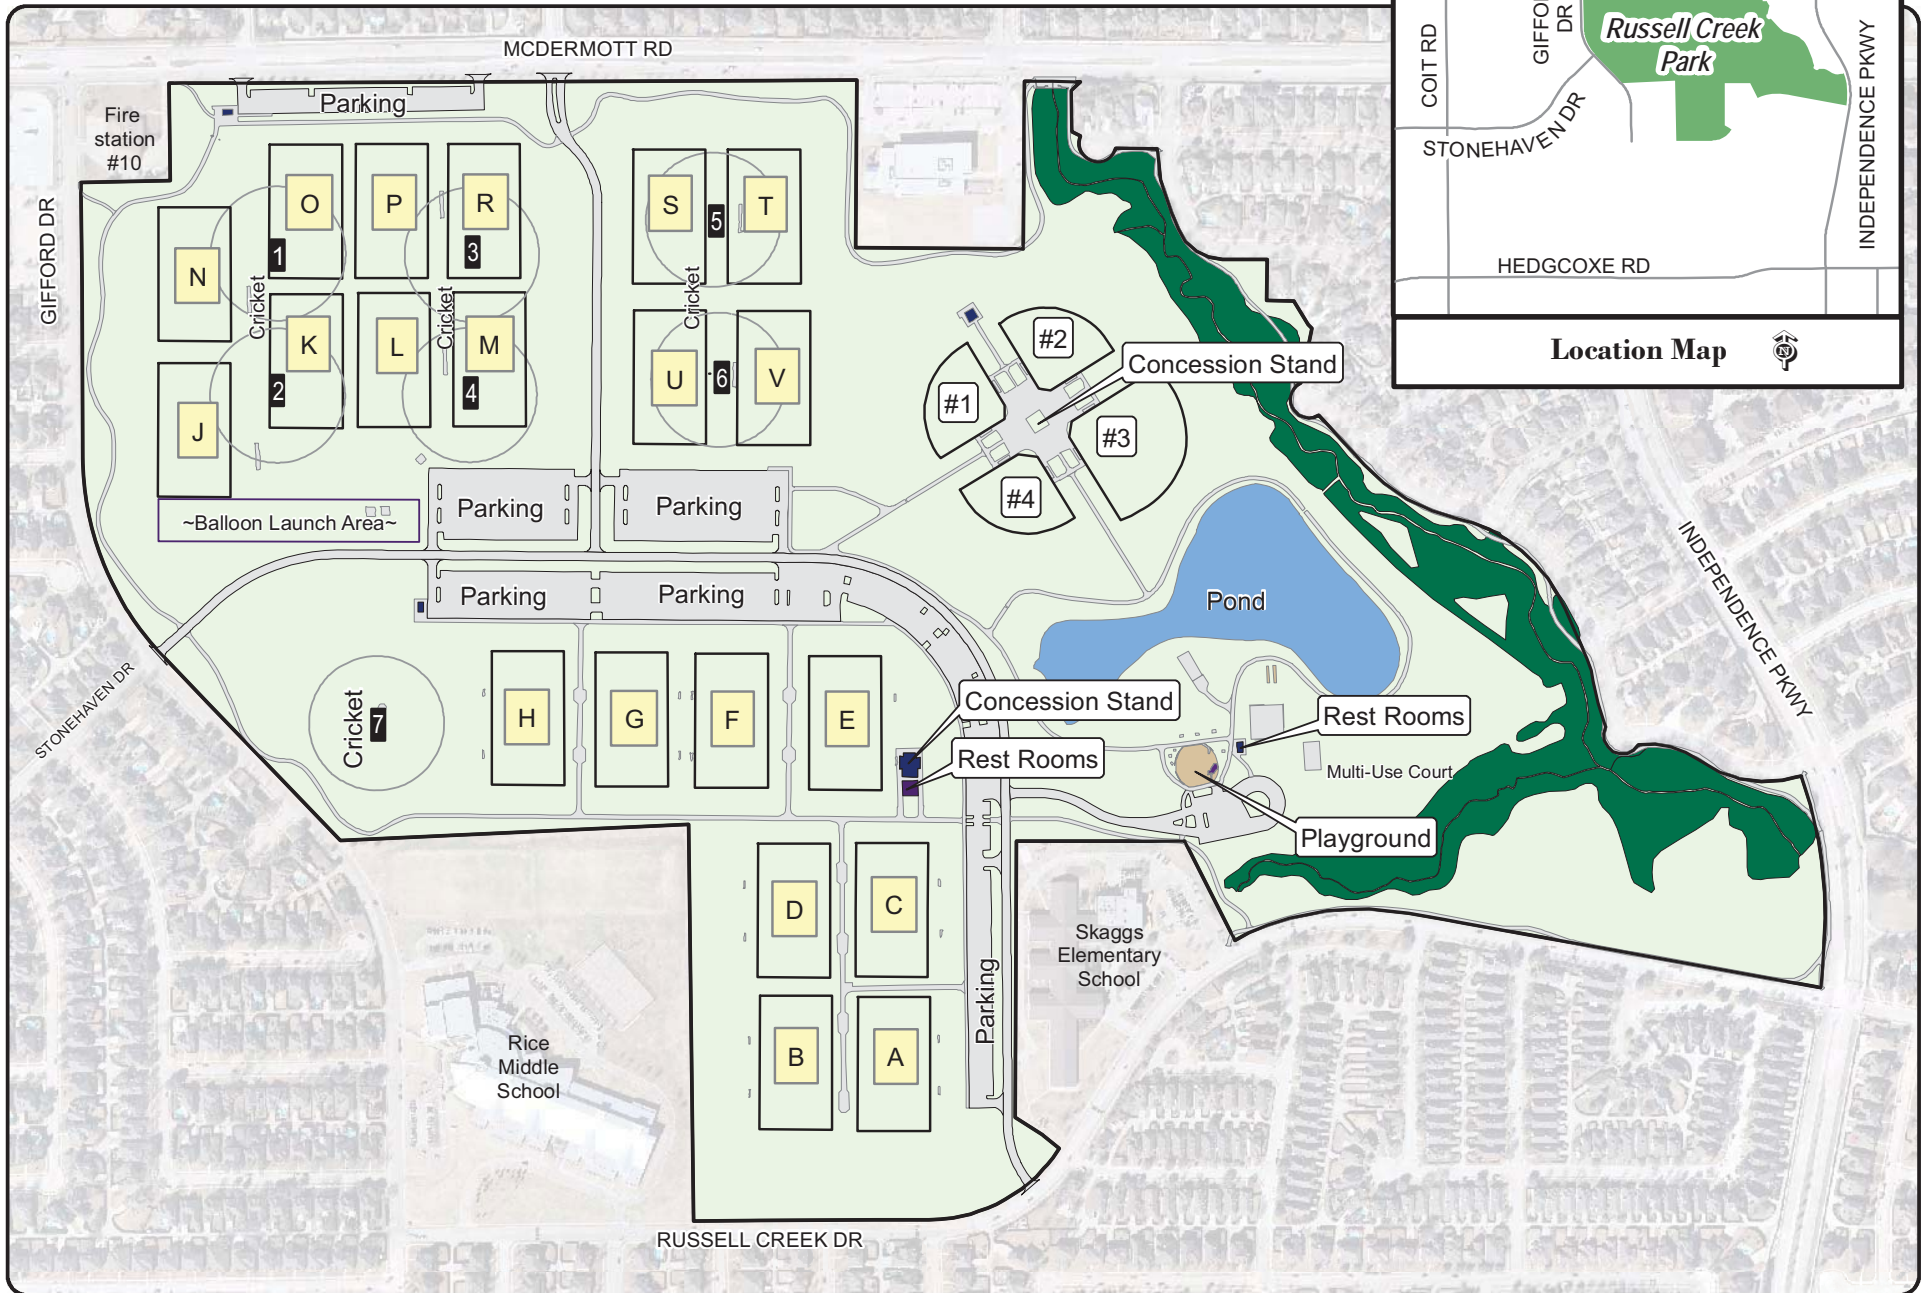

Plano - Spring Sports 2012  
**Russell Creek Park**  
 3500 McDermott Road

Note: This map is for abstract purposes only. Map is void after June 1, 2012.

\*Field use by schedule or reservation only.

PLEASE...do not park on streets and respect neighborhood integrity.