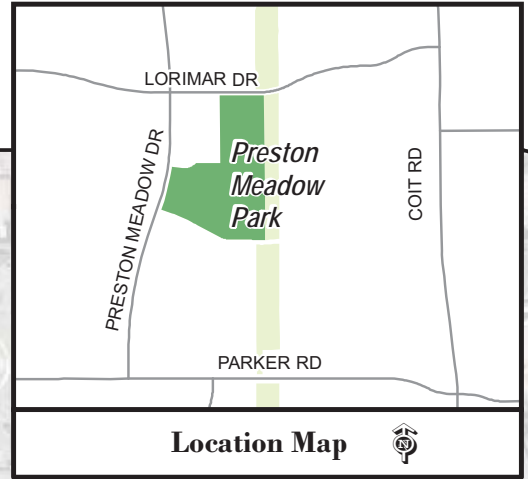

Plano - Spring Sports 2012
Preston Meadow Park
 4243 Lorimar Drive

Note: This map is for abstract purposes only. Map is void after May 1, 2012.

*Field use by schedule or reservation only.

PLEASE...do not park on streets and respect neighborhood integrity.