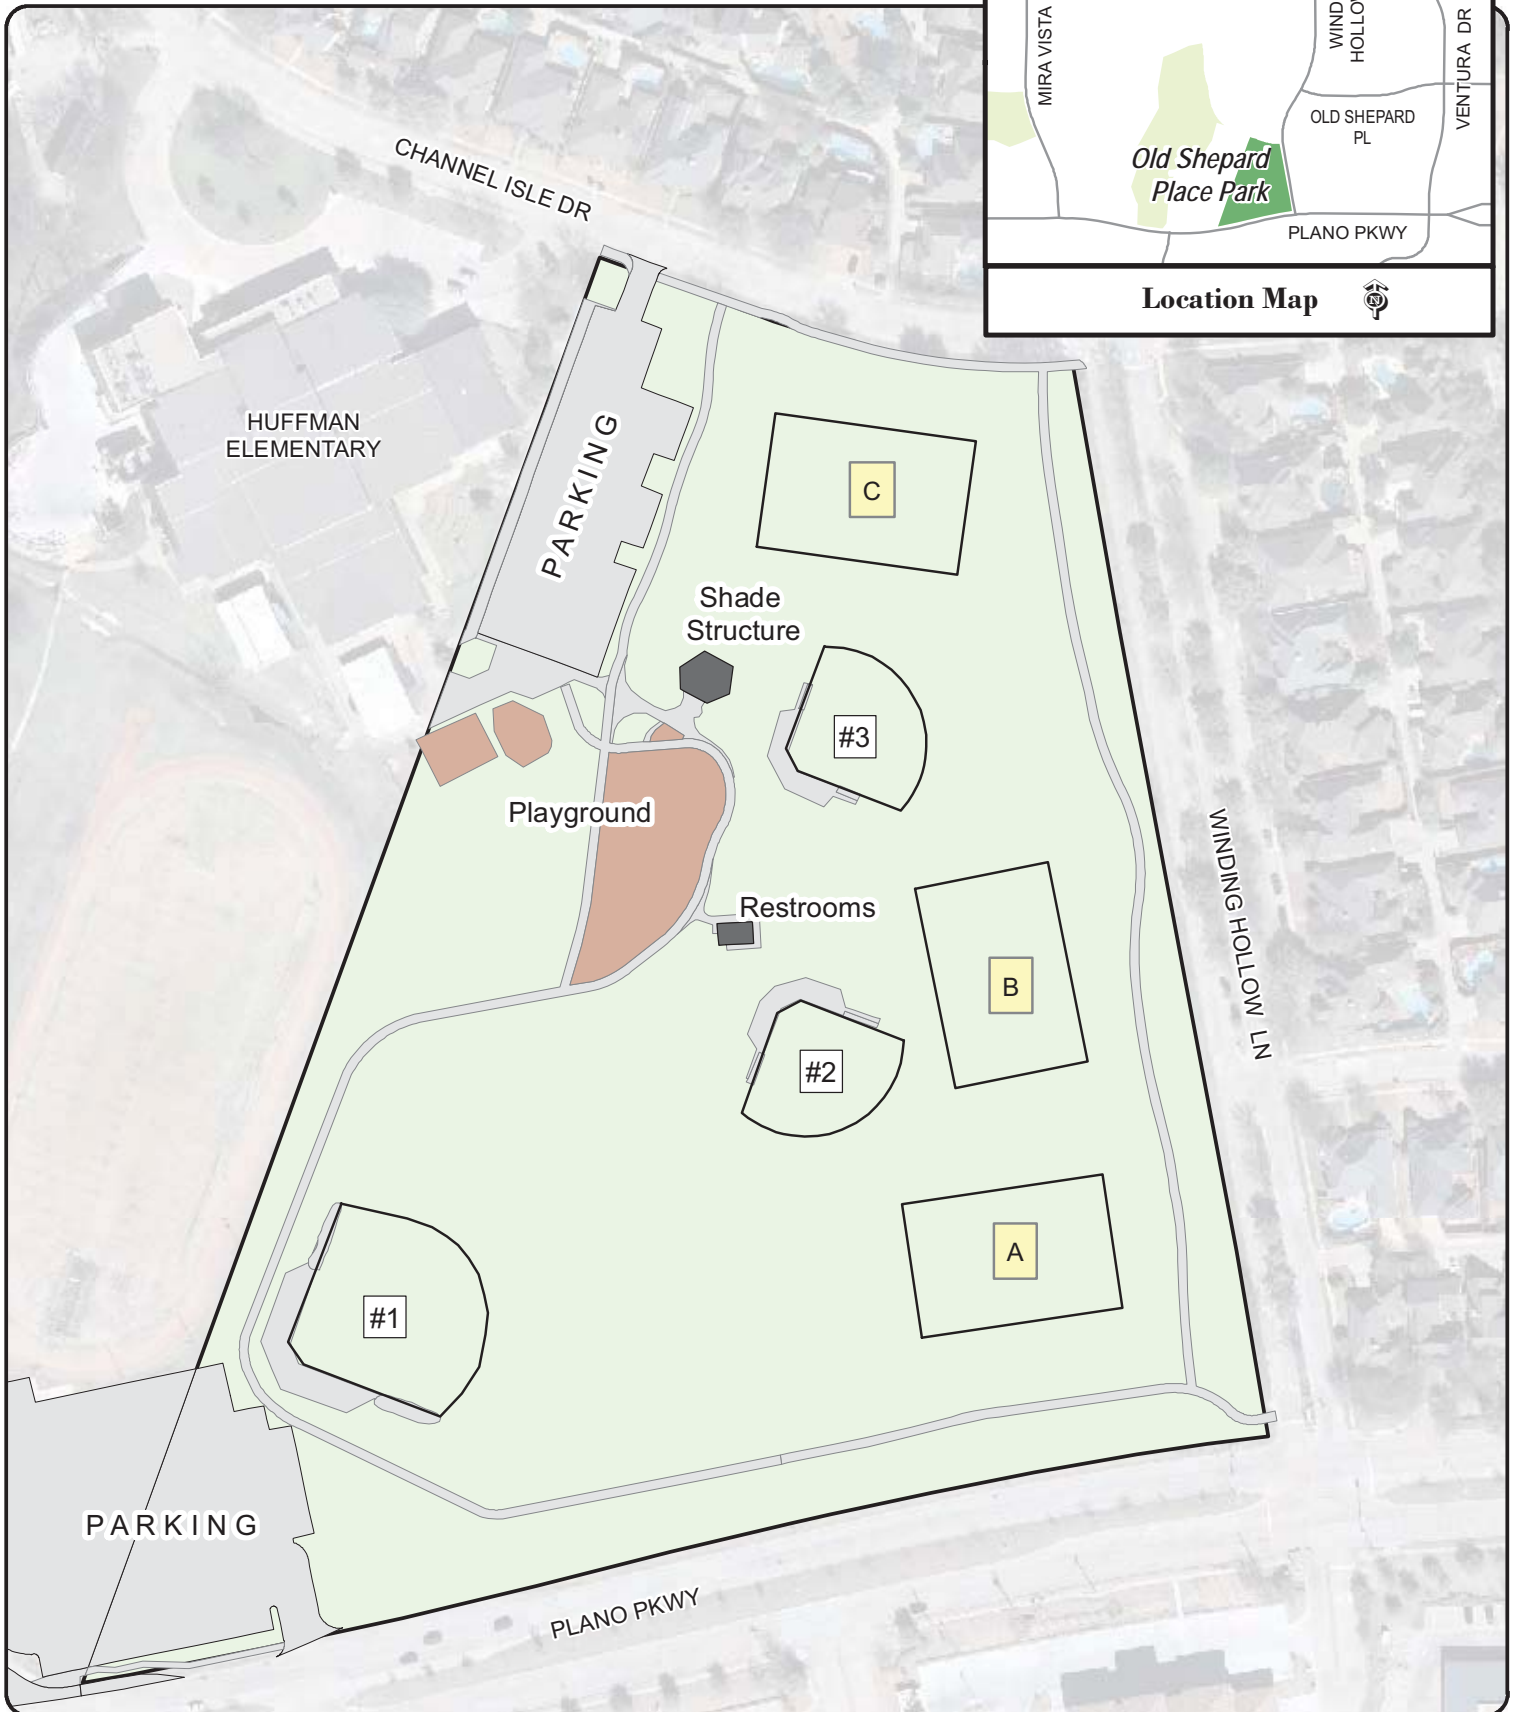

Plano - Spring Sports 2012  
**Old Shepard Place Park**  
 1301 Winding Hollow Lane

Note: This map is for abstract purposes only. Map is void after May 1, 2012.

\*Field use by schedule or reservation only.

PLEASE...do not park on streets and respect neighborhood integrity.