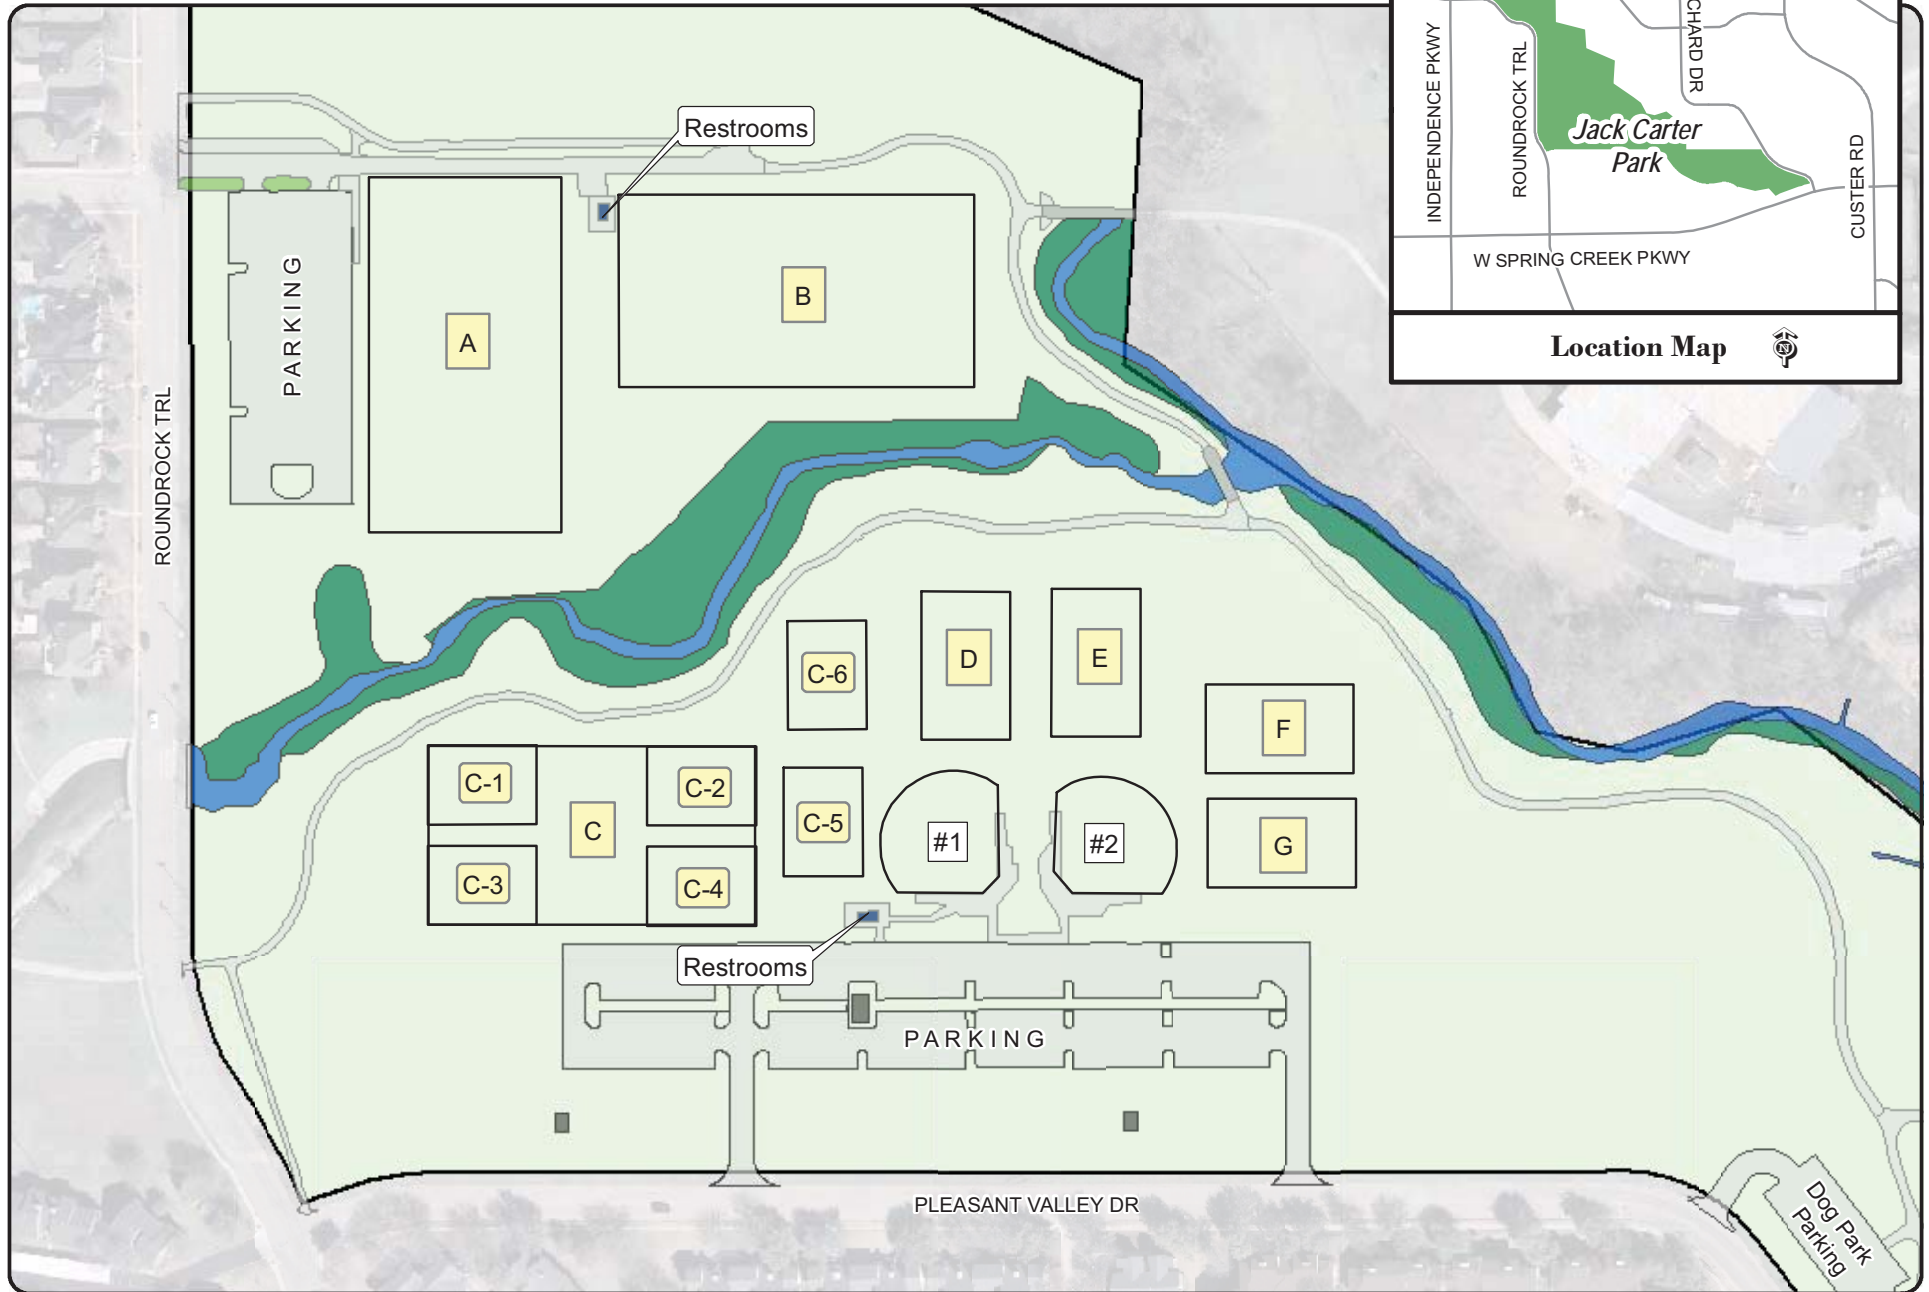

Plano - Spring Sports 2012
Jack Carter Park
 2800 Maumelle Drive

Note: This map is for abstract purposes only. Map is void after May 1, 2012.

*Field use by schedule or reservation only.

PLEASE...do not park on streets and respect neighborhood integrity.