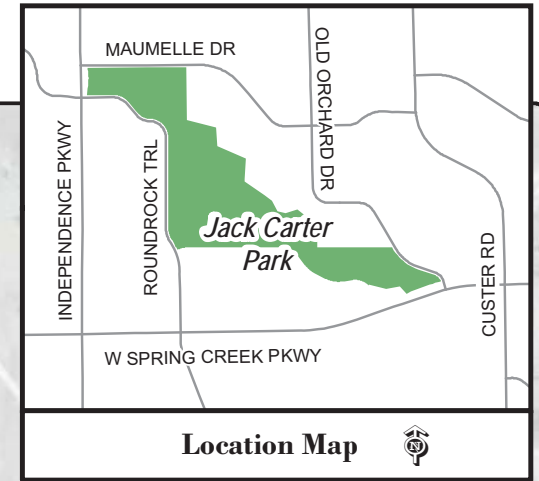

Plano - Spring Sports 2012
Jack Carter Park
 2800 Maumelle Drive

Note: This map is for abstract purposes only. Map is void after May 1, 2012.

*Field use by schedule or reservation only.

PLEASE...do not park on streets and respect neighborhood integrity.