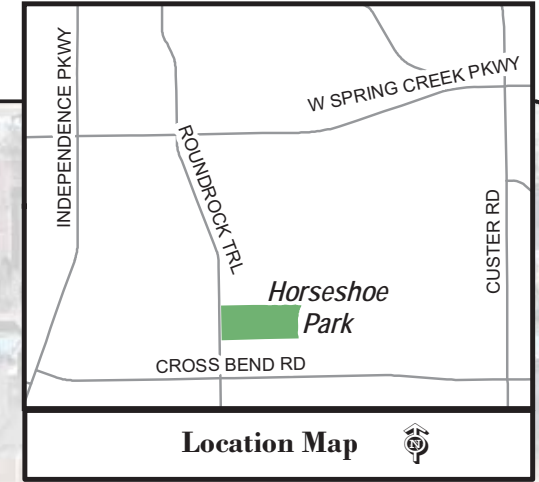

Plano - Spring Sports 2012
Horseshoe Park
 4012 Roundrock Trail

Note: This map is for abstract purposes only. Map is void after May 1, 2012.

*Field use by schedule or reservation only.

PLEASE...do not park on streets and respect neighborhood integrity.