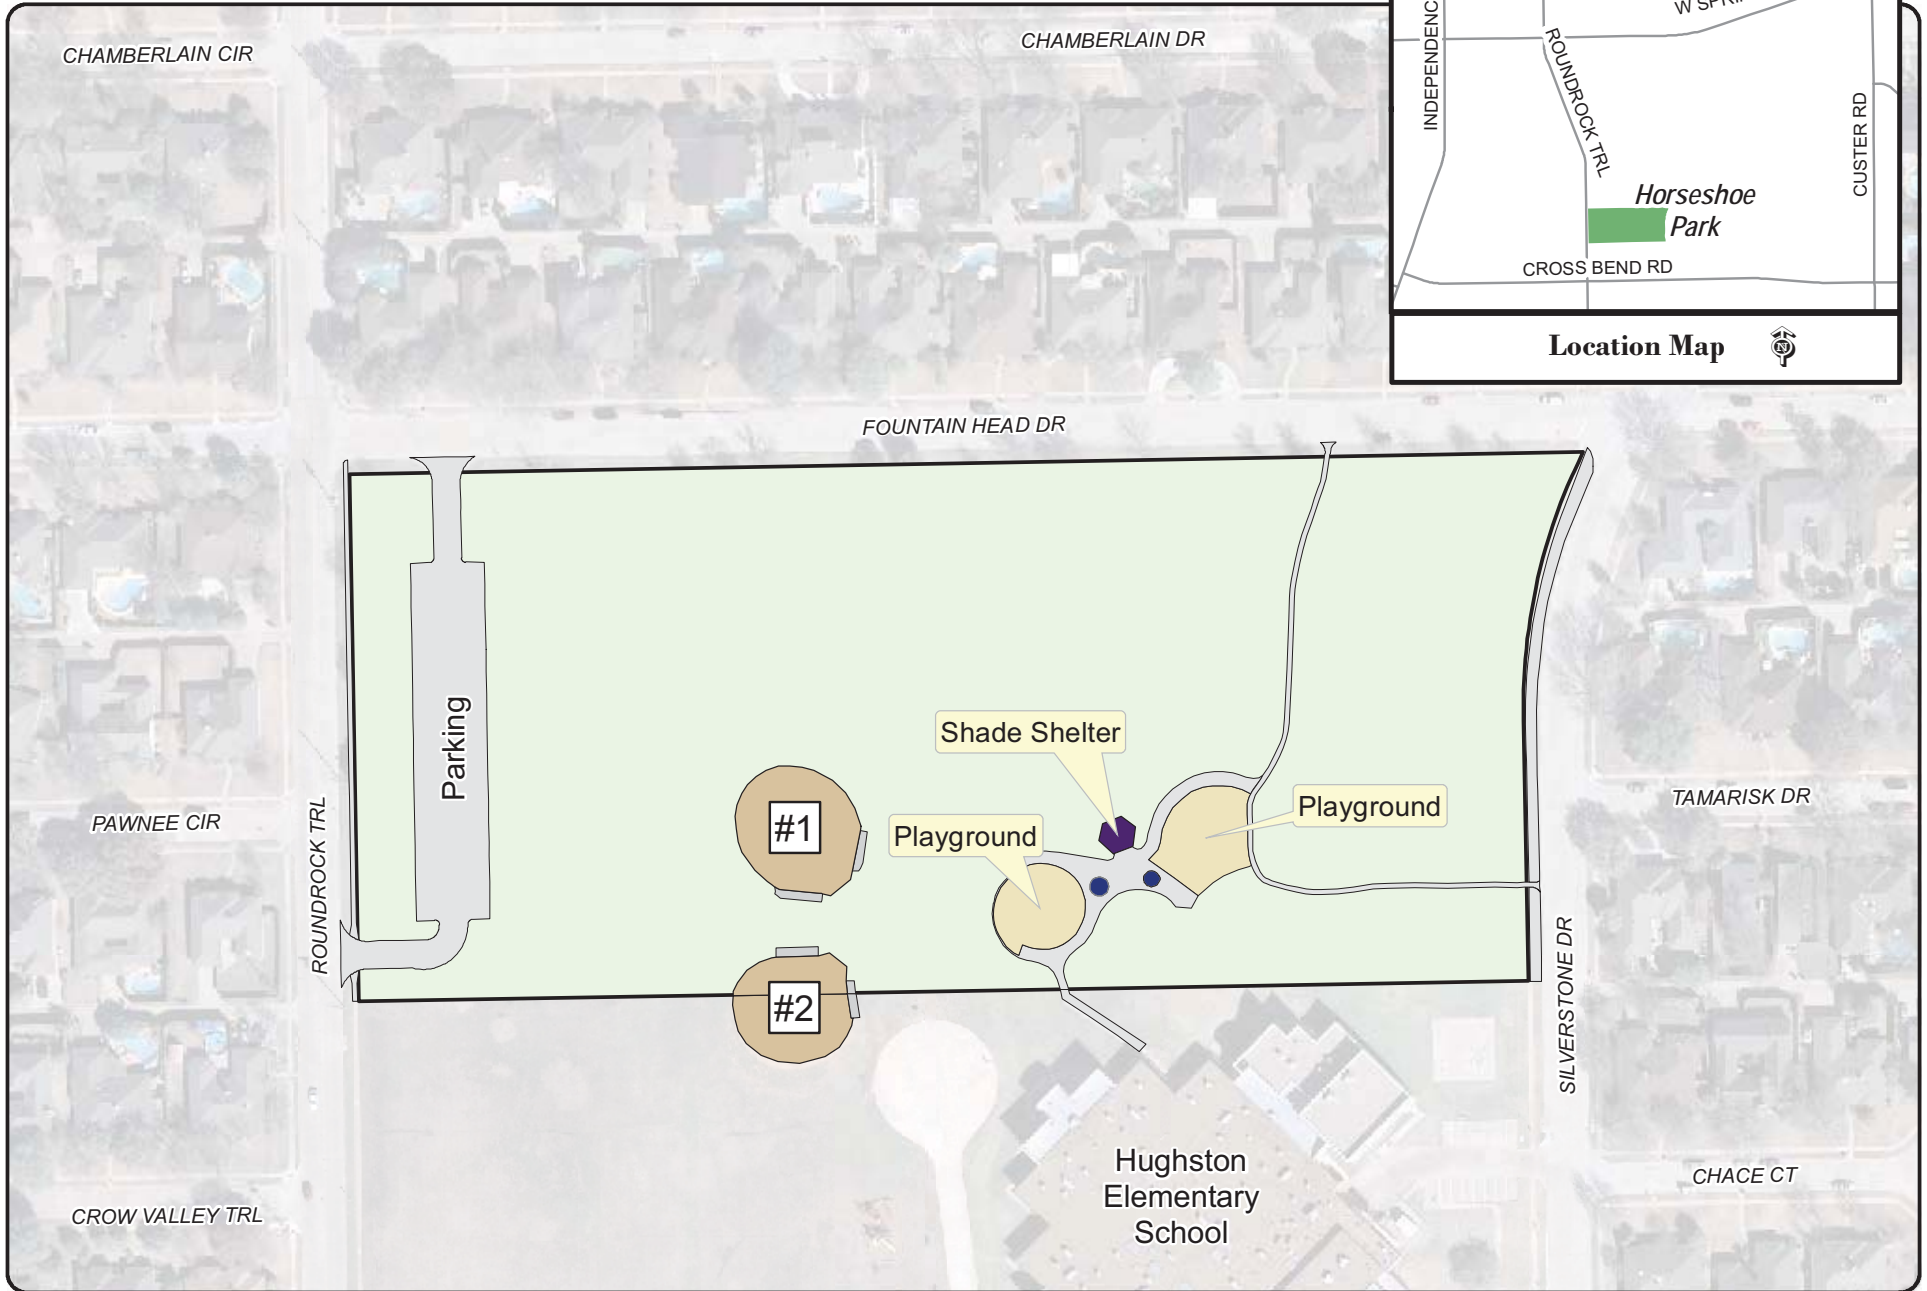

Plano - Spring Sports 2012
Horseshoe Park
 4012 Roundrock Trail

Note: This map is for abstract purposes only. Map is void after May 1, 2012.

*Field use by schedule or reservation only.

PLEASE...do not park on streets and respect neighborhood integrity.