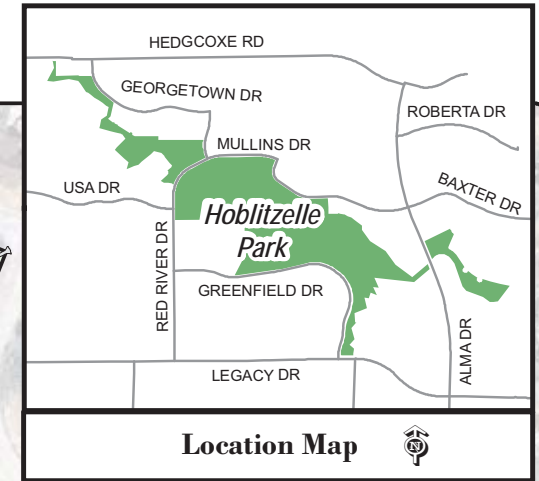

Plano - Spring Sports 2012
Hoblitzelle Park
 7500 Red River Drive

Note: This map is for abstract purposes only. Map is void after July 1, 2012.

*Field use by schedule or reservation only.

PLEASE...do not park on streets and respect neighborhood integrity.