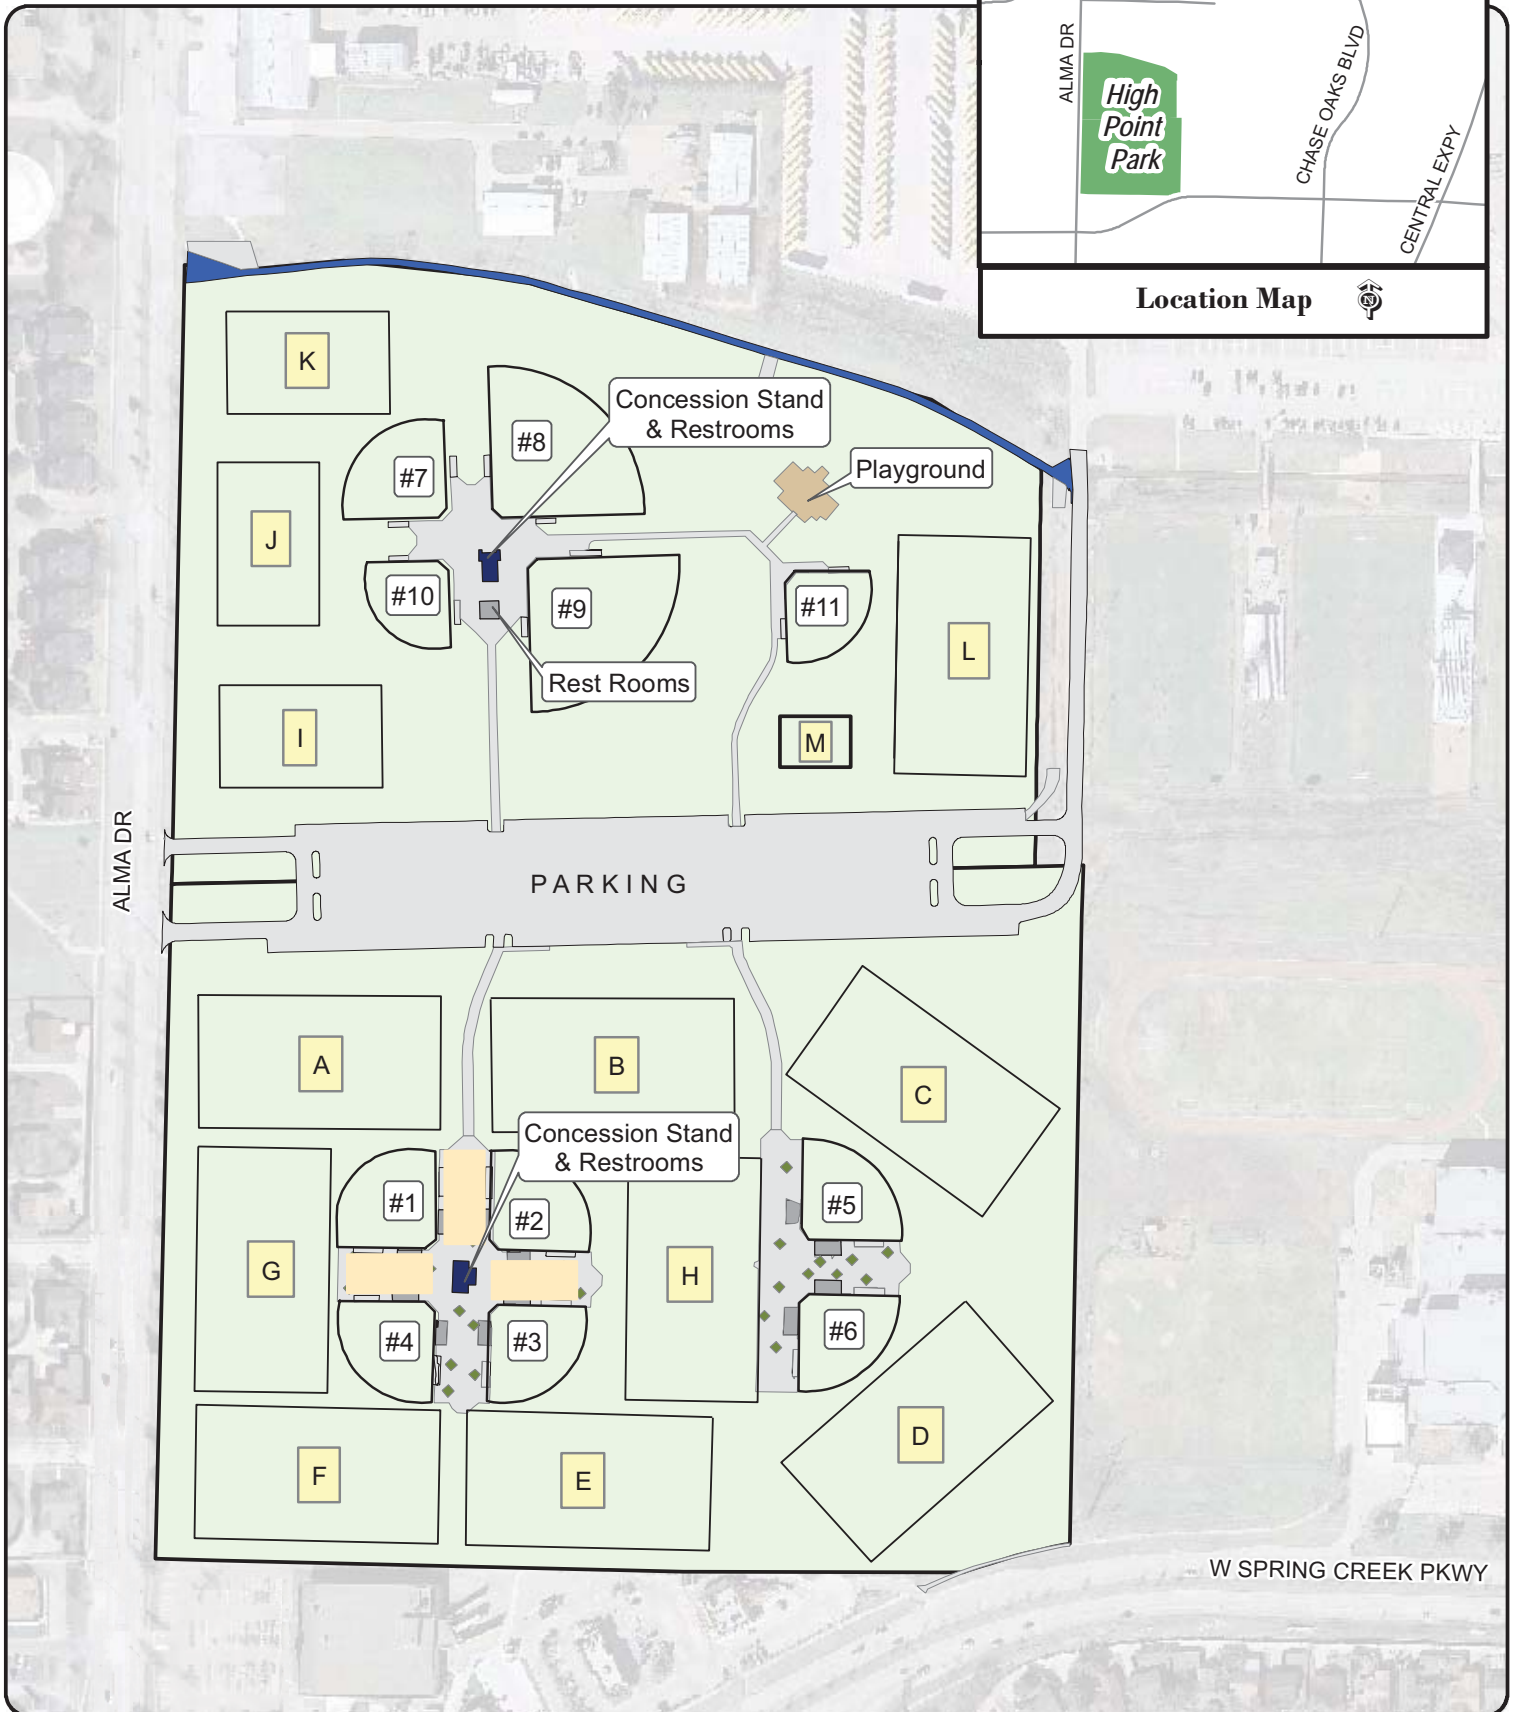

Plano - Spring Sports 2012

# High Point Park

6500 Alma Drive

Note: This map is for abstract purposes only. Map is void after May 1, 2012.

\*Field use by schedule or reservation only.

PLEASE...do not park on streets and respect neighborhood integrity.