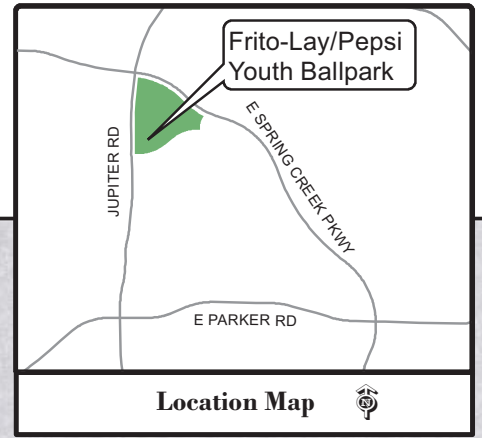

Plano - Spring Sports 2012

Frito-Lay/Pepsi Youth Ballpark

600 Jupiter Road

Note: This map is for abstract purposes only. Map is void after Dec. 1, 2012.

*Field use by schedule or reservation only.

PLEASE...do not park on streets and respect neighborhood integrity.