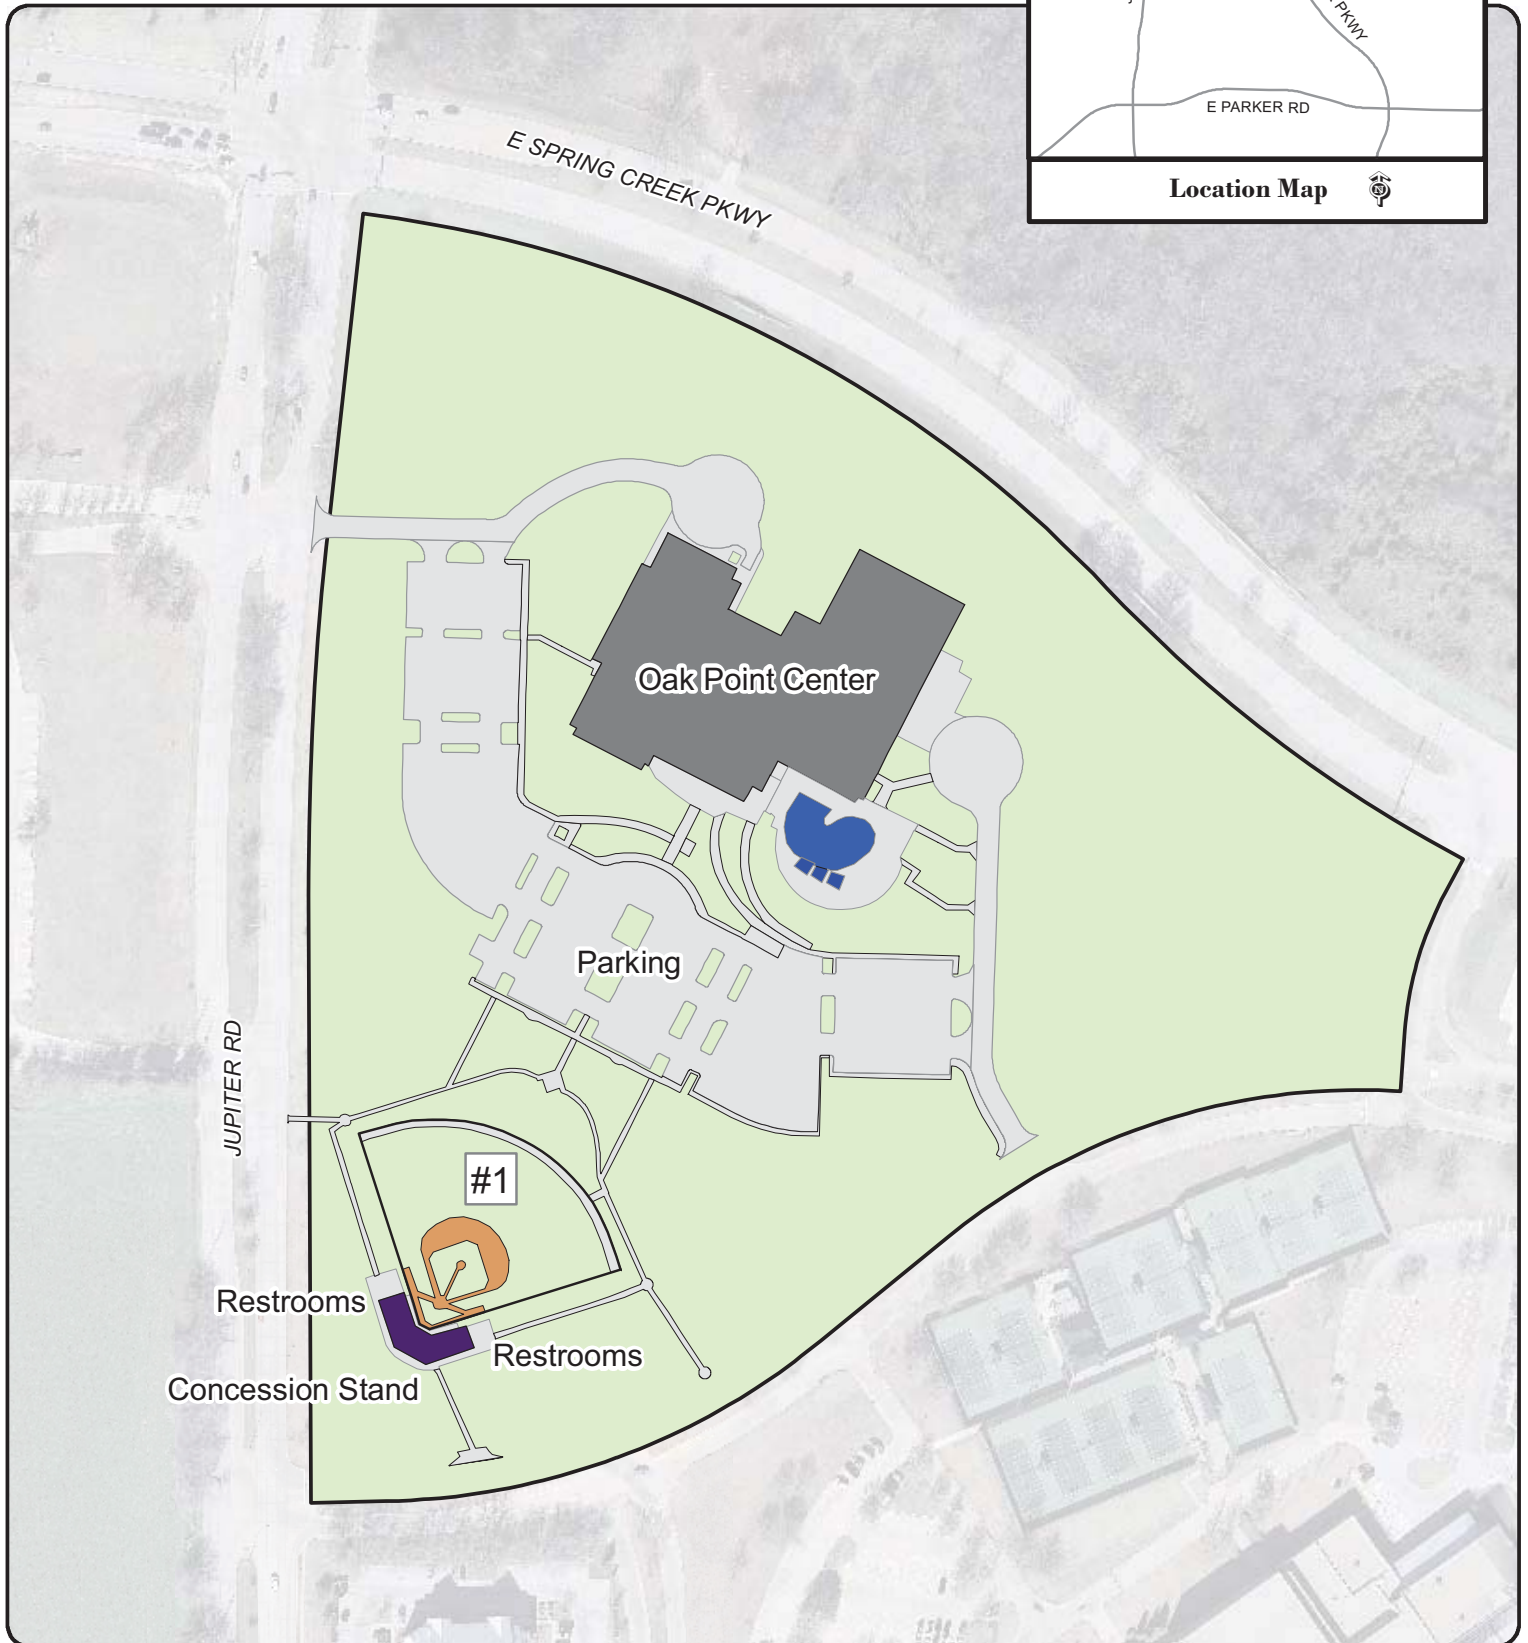

Plano - Spring Sports 2012

Frito-Lay/Pepsi Youth Ballpark

600 Jupiter Road

Note: This map is for abstract purposes only. Map is void after Dec. 1, 2012.

*Field use by schedule or reservation only.

PLEASE...do not park on streets and respect neighborhood integrity.