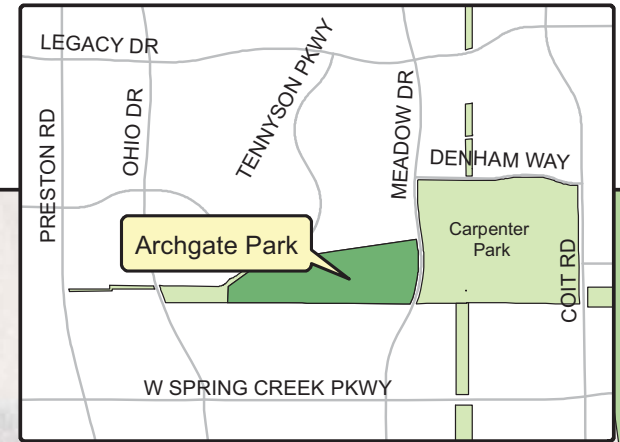

Plano - Spring Sports 2012

Archgate Park

6600 Archgate Drive

- #1 - Lone Star
- #2 - Spindletop
- #3 - Almo
- #4 - Armadillo
- #5 - Longhorn
- #6 - Pecan
- #7 - Prickly Pear

Note: This map is for abstract purposes only. Map is void after May 1, 2012.

***Field use by schedule or reservation only.**
PLEASE...do not park on streets and respect neighborhood integrity.