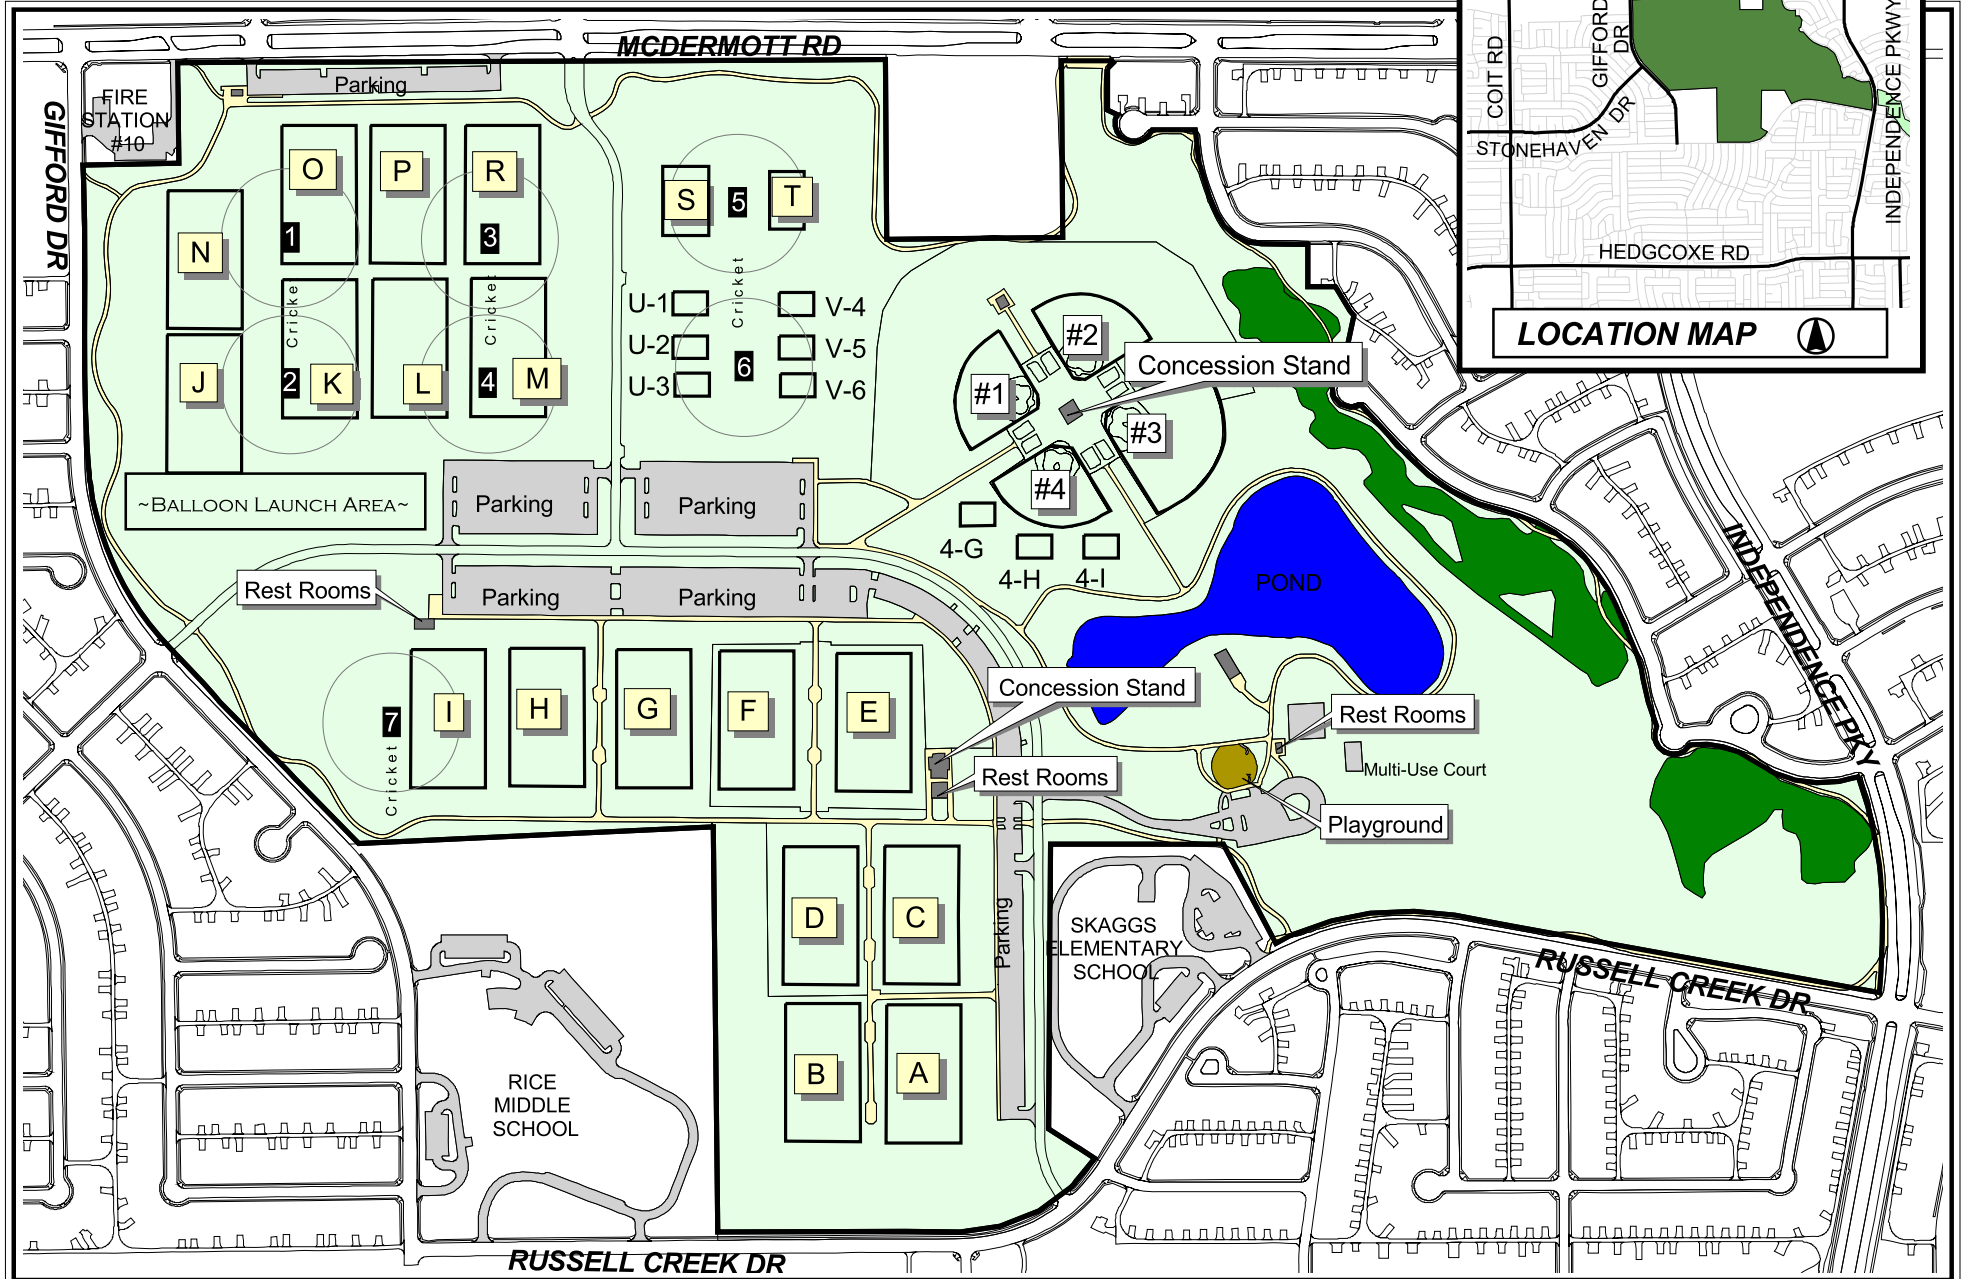

Plano - Spring Sports 2007 Russell Creek Park

3500 McDermott Road

c:\Athletics_2007\aprs\russell_creek_07.apr Tina B. 1-22-07

*Note: This map is for abstract purposes only. Map is void after July 31, 2007

* Field use by schedule or reservation only.

500 0 500 Feet