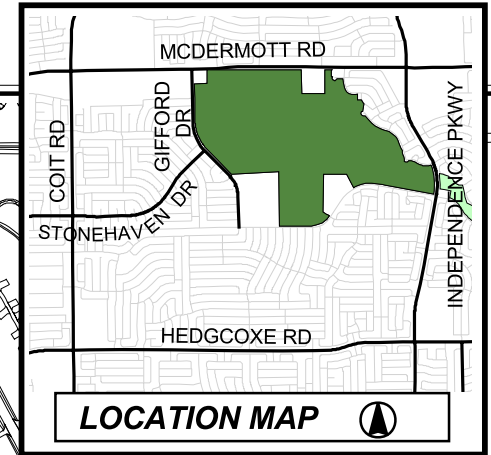

Plano - Spring Sports 2007 Russell Creek Park

3500 McDermott Road

c:\Athletics_2007\aprs\russell_creek_07.apr Tina B. 1-22-07

*Note: This map is for abstract purposes only. Map is void after July 31, 2007