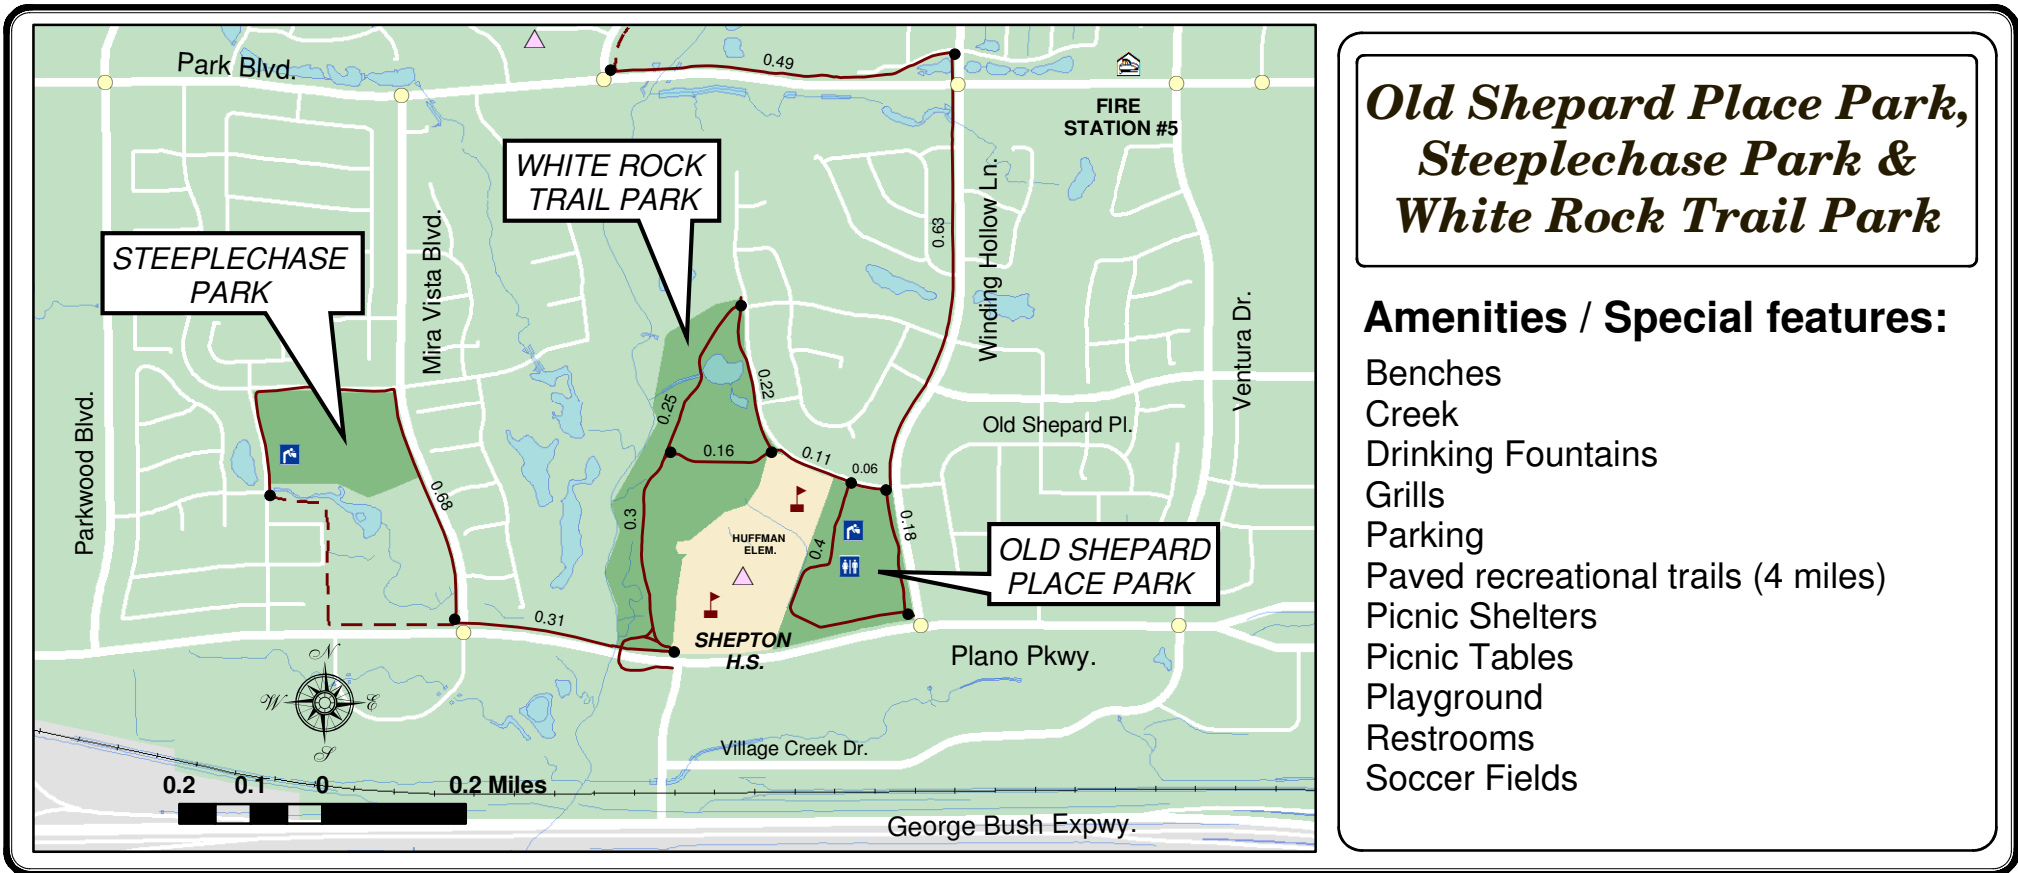

Old Shepard, Steeplechase & White Rock Trail Park Trail Map

Recreational Trail Distance = Up to 3.9 miles one way.

Old Shepard Place Park, Steeplechase Park & White Rock Trail Park

Amenities / Special features:

- Benches
- Creek
- Drinking Fountains
- Grills
- Parking
- Paved recreational trails (4 miles)
- Picnic Shelters
- Picnic Tables
- Playground
- Restrooms
- Soccer Fields

 - Drinking Fountain

 - Rest rooms