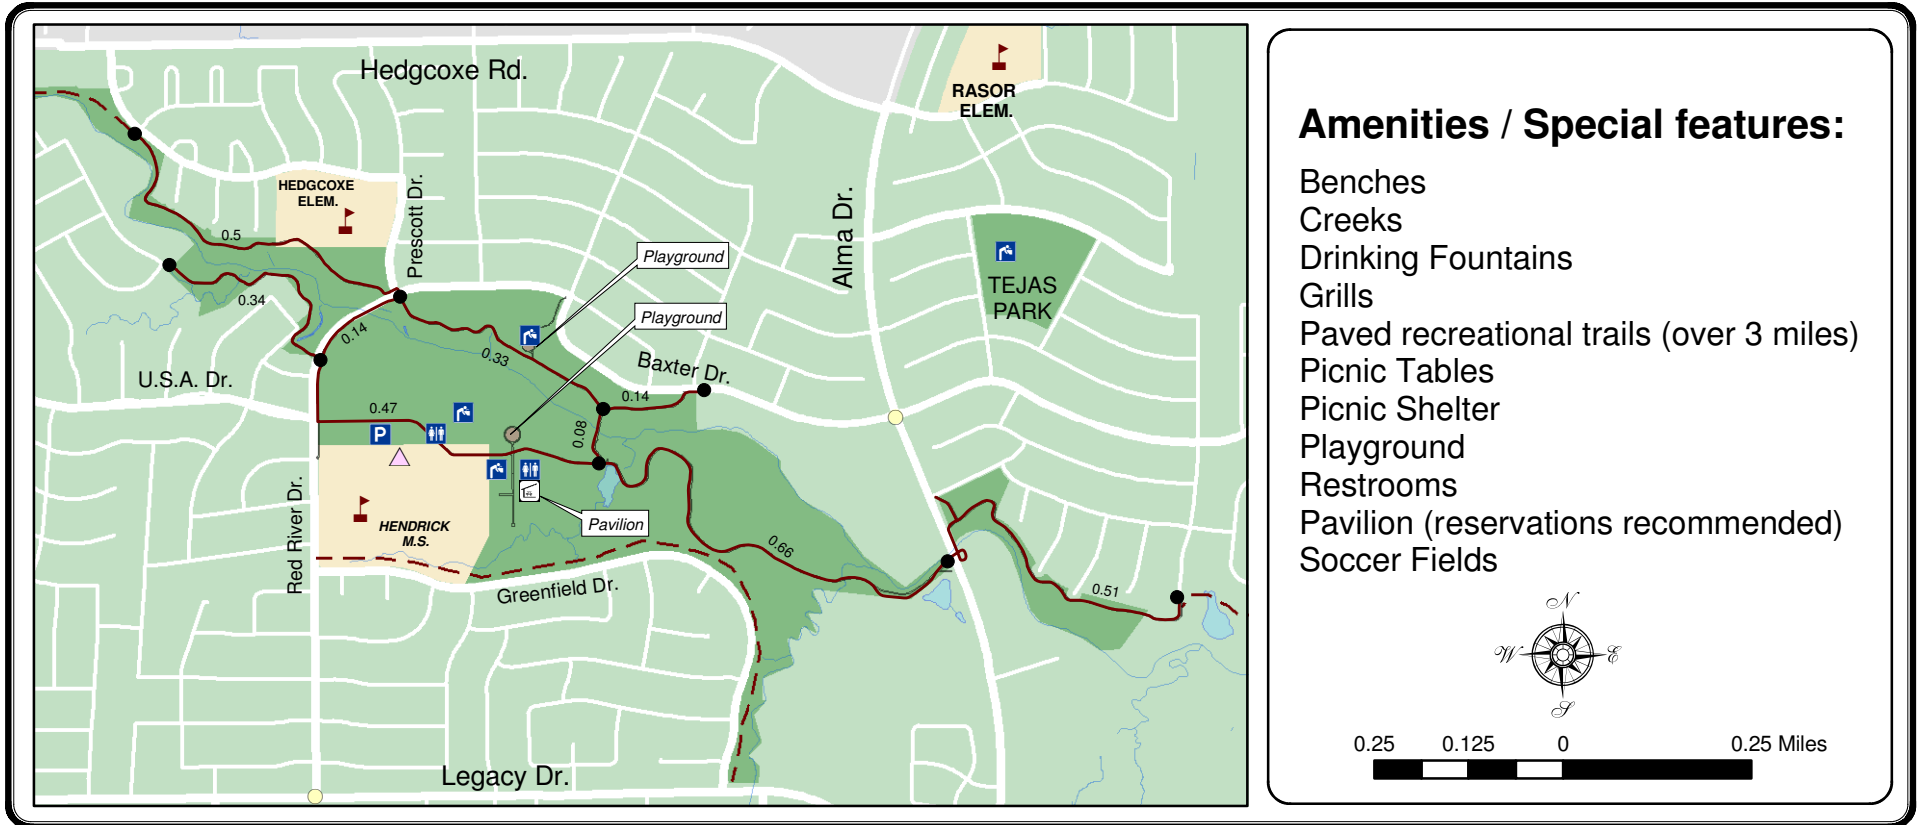

# Hoblitzelle Park & Trail System Map

Up to 2 miles - one way.

## Amenities / Special features:

- Benches
- Creeks
- Drinking Fountains
- Grills
- Paved recreational trails (over 3 miles)
- Picnic Tables
- Picnic Shelter
- Playground
- Restrooms
- Pavilion (reservations recommended)
- Soccer Fields

 - Drinking Fountain

 - Parking

 - Rest rooms

 - Pavilion/Shade Shelter