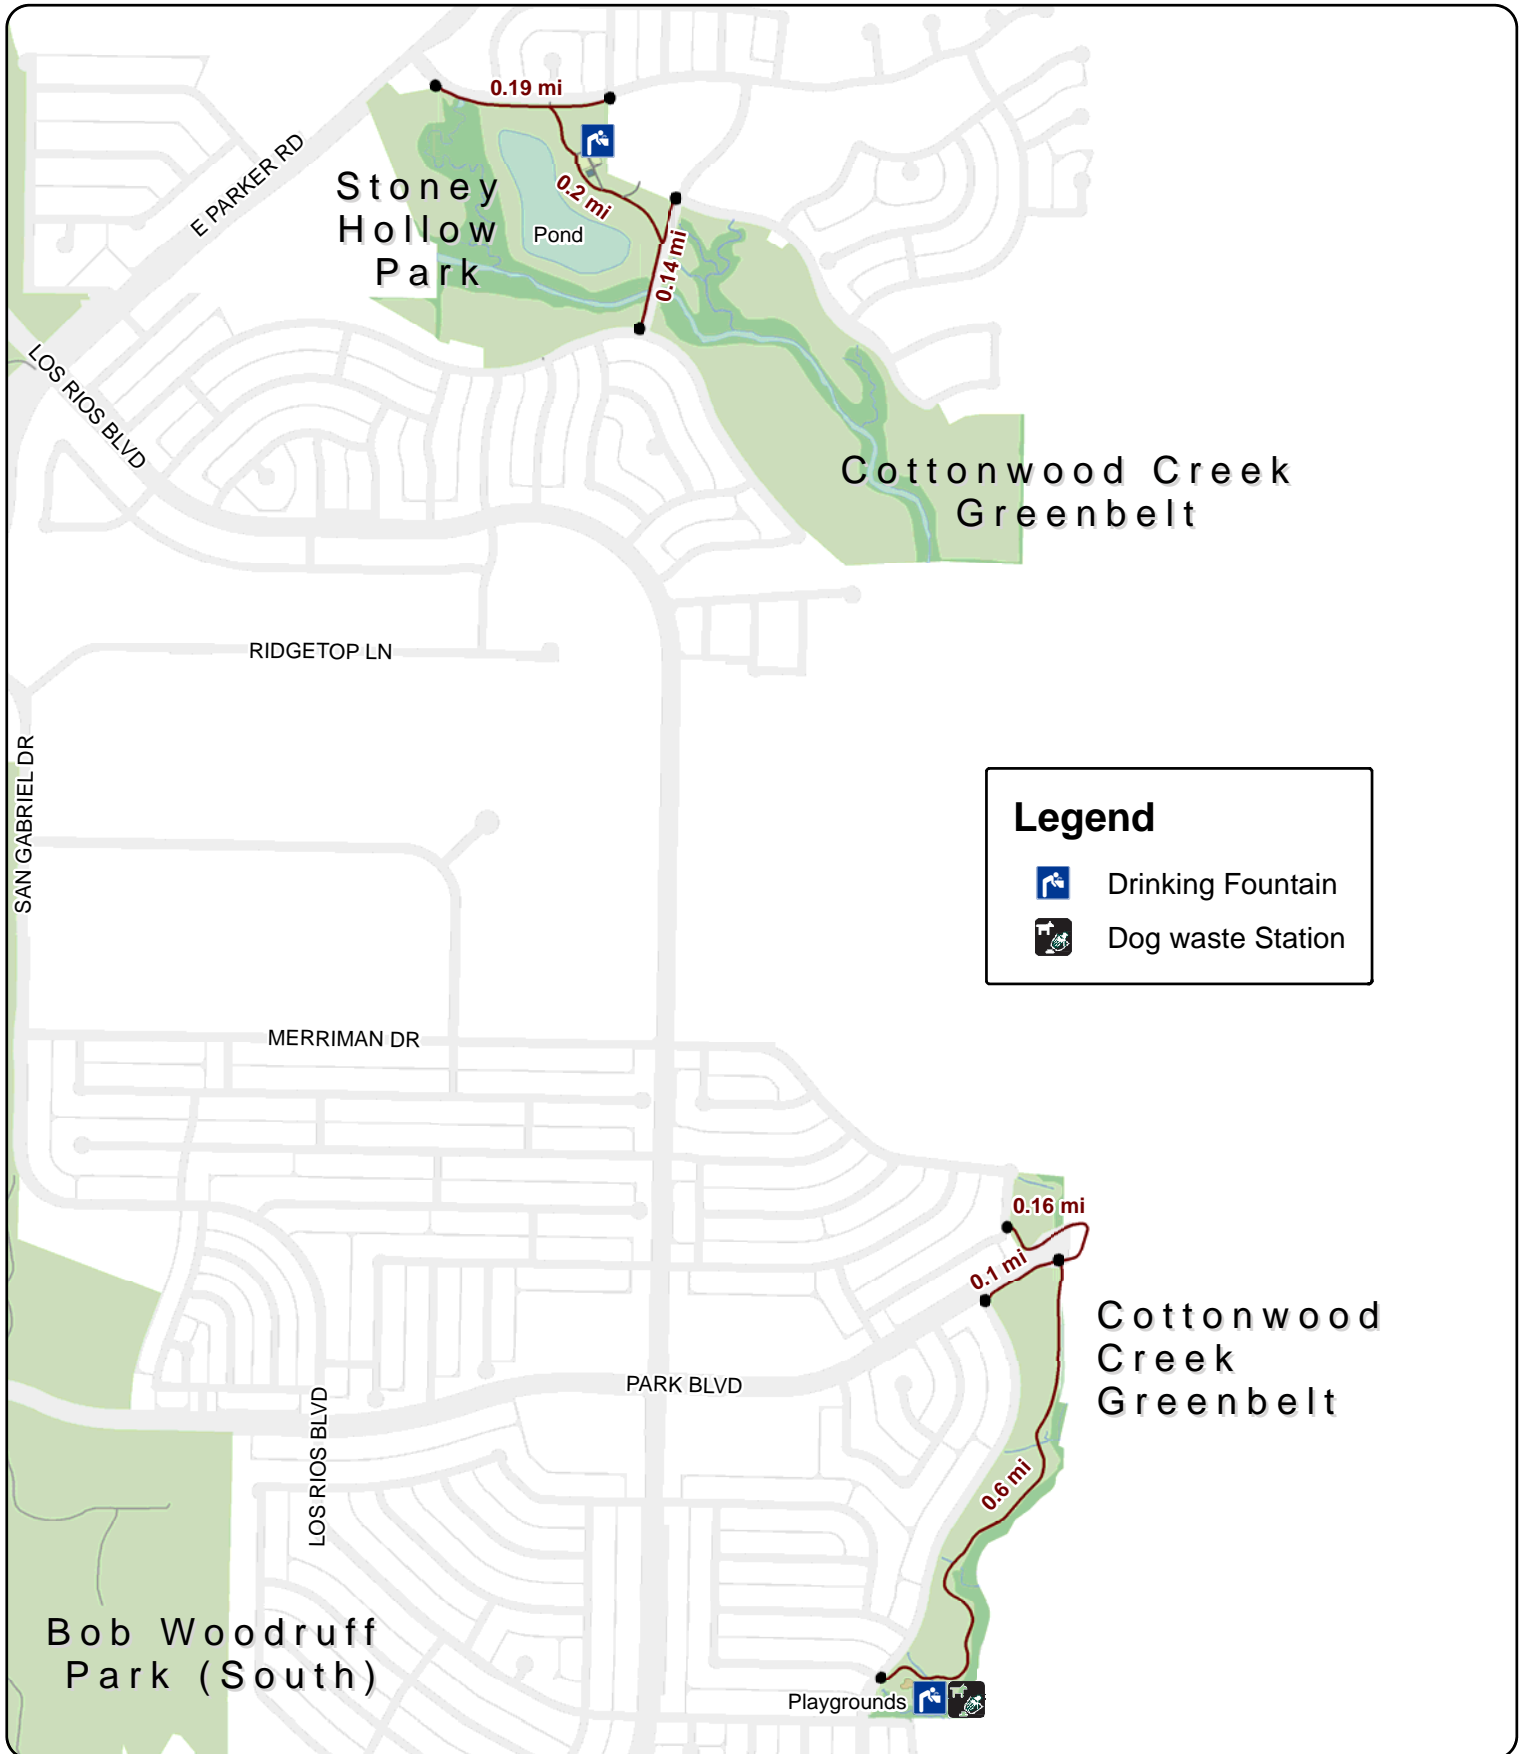

Cottonwood Creek Greenbelt

Up to 1.5 miles round trip.

Legend

- Drinking Fountain
- Dog waste Station