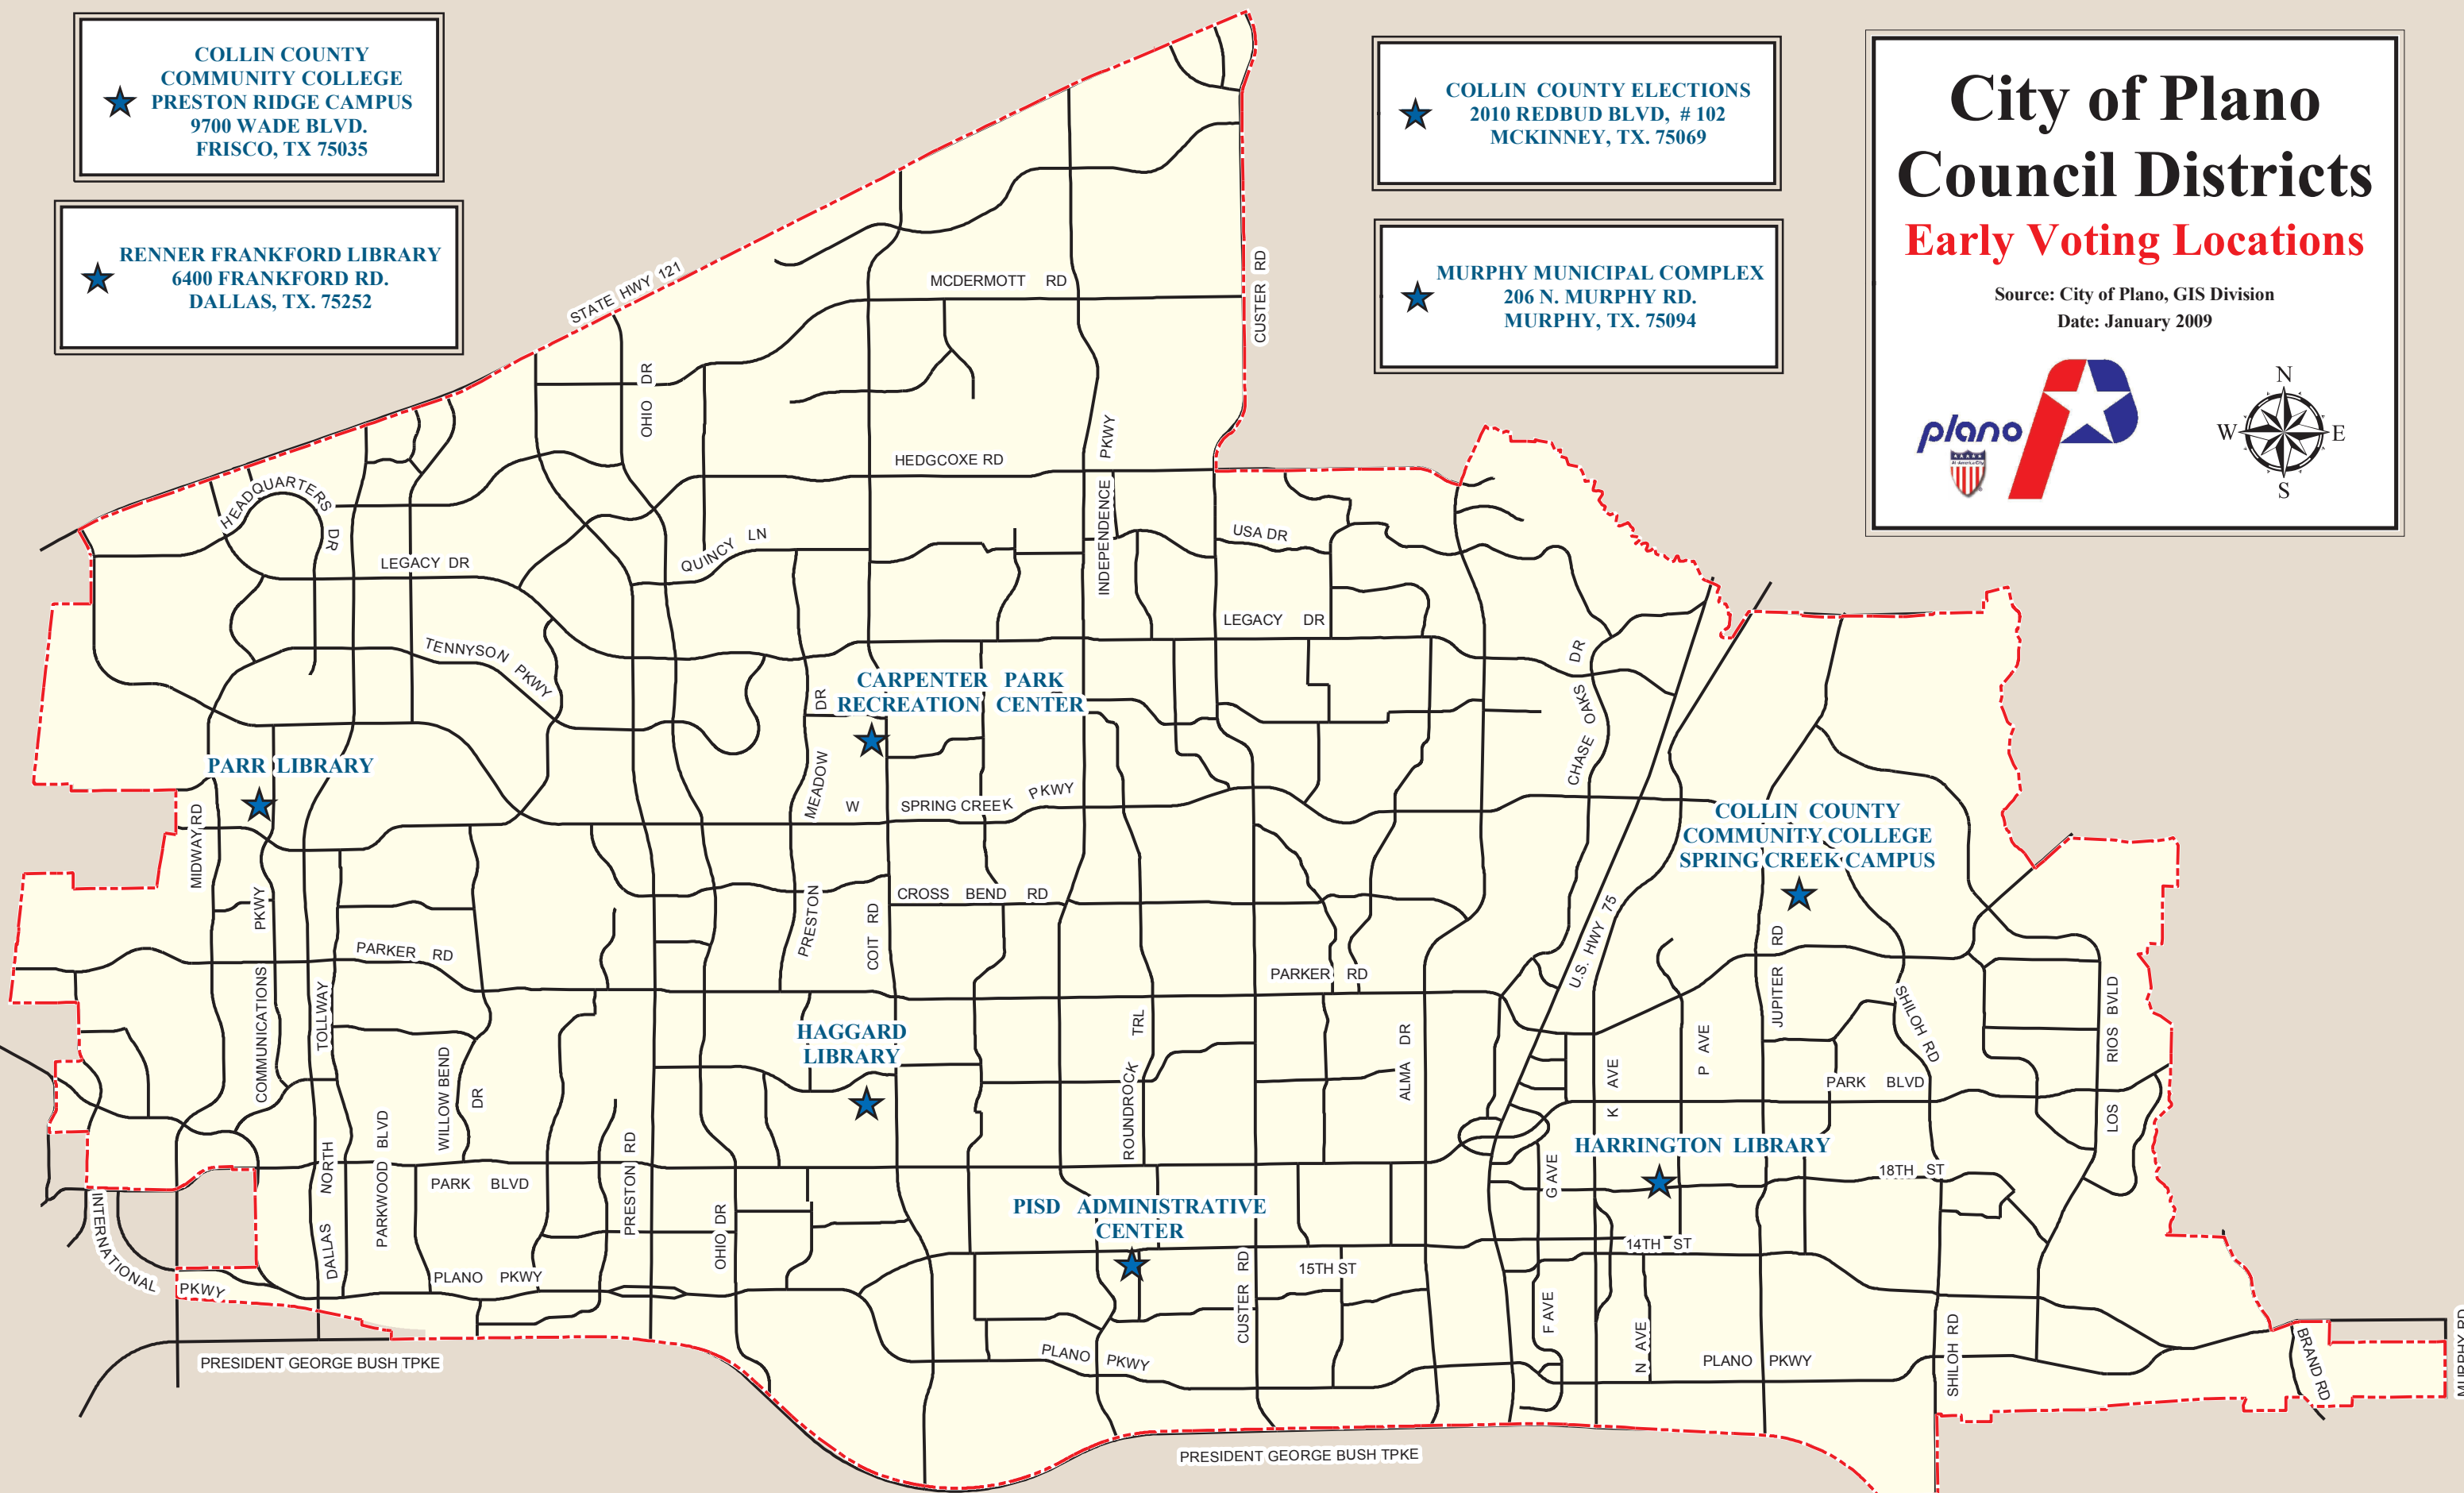

★ **COLLIN COUNTY
COMMUNITY COLLEGE
PRESTON RIDGE CAMPUS**
9700 WADE BLVD.
FRISCO, TX 75035

★ **RENNER FRANKFORD LIBRARY**
6400 FRANKFORD RD.
DALLAS, TX. 75252

★ **COLLIN COUNTY ELECTIONS**
2010 REDBUD BLVD, # 102
MCKINNEY, TX. 75069

★ **MURPHY MUNICIPAL COMPLEX**
206 N. MURPHY RD.
MURPHY, TX. 75094

City of Plano Council Districts Early Voting Locations

Source: City of Plano, GIS Division
Date: January 2009

Disclaimer: "This map and information contained in it were developed exclusively for use by the City of Plano. Any use or reliance on this map by anyone else is at that party's own risk and without liability to the City of Plano, its officials or employees for any discrepancies, errors, or variances which may exist."